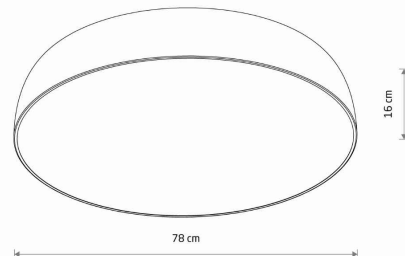

PACKAGE DIMENSIONS (L/W/H) **85cm/85cm/18cm**

NET/GROSS WEIGHT **6.06kg/8.9kg**

ASSEMBLY METHOD **Direct assembly**

LEADING/SUPPLEMENTARY COLOR **Black,White**

MATERIALS **Painted steel,Plastic**

STYLE **Scandinavian**

ELECTRICAL SECURITY CLASS **I**

POWER SUPPLY **~220-230VV/50/60Hz**

DIMENSIONS

5 903139802192