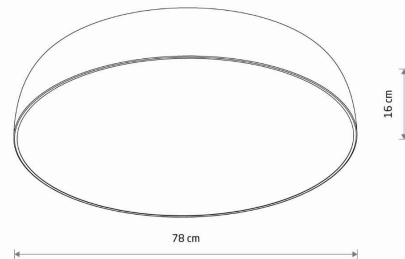

PACKAGE DIMENSIONS (L/W/H) **85cm/85cm/18cm**

NET/GROSS WEIGHT **6.06kg/8.9kg**

ASSEMBLY METHOD **Direct assembly**

LEADING/SUPPLEMENTARY COLOR **White,White**

MATERIALS **Painted steel,Plastic**

STYLE **Modern**

ELECTRICAL SECURITY CLASS **I**

POWER SUPPLY **~220-230VV/50/60Hz**

DIMENSIONS

5 903139802291