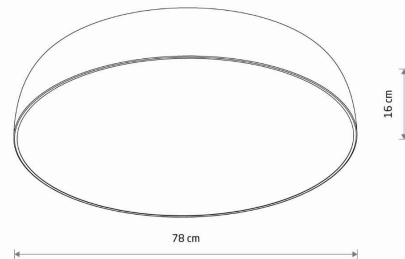

PACKAGE DIMENSIONS (L/W/H) **85cm/85cm/18cm**

NET/GROSS WEIGHT **6.06kg/8.9kg**

ASSEMBLY METHOD **Direct assembly**

LEADING/SUPPLEMENTARY COLOR **Gray,White**

MATERIALS **Painted steel,Plastic**

STYLE **Modern**

ELECTRICAL SECURITY CLASS **I**

POWER SUPPLY **~220-230VV/50/60Hz**

DIMENSIONS

5 903139802499