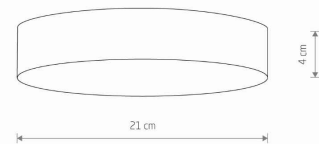

LUMINAIRE MODEL

**LID ROUND LED 35W**  
**10404**

CATALOGUE GROUP —  
COUNTRY OF ORIGIN

**MADE IN P.R.C.**

LIGHT SOURCE **LED**  
 LIGHT SOURCES TYPE **Integrated**  
 MAXIMUM WATTAGE **35W**  
 LAMP INCLUDES SOURCE OF LIGHT **Yes**  
 IP **IP20**  
**Interior use**  
 LIFETIME **30000h**

PACKAGE DIMENSIONS (L/W/H) **22cm/22cm/5cm**

NET/GROSS WEIGHT **0.41kg/0.5kg**

ASSEMBLY METHOD **Direct assembly**

LEADING/SUPPLEMENTARY COLOR **White**

MATERIALS **Plastic**

STYLE **Modern**

ELECTRICAL SECURITY CLASS **II**

POWER SUPPLY **~220-230V/50/60Hz**

DIMENSIONS

Item No.	POWER	COLOR TEMP	LUMEN	BEAM ANGLE	CRI	IP	LED BRAND	DRIVER BRAND	LIFETIME	WARRANTY
10404	35W	3000K	3100lm	120°	>80	IP20	—	—	30000h	—