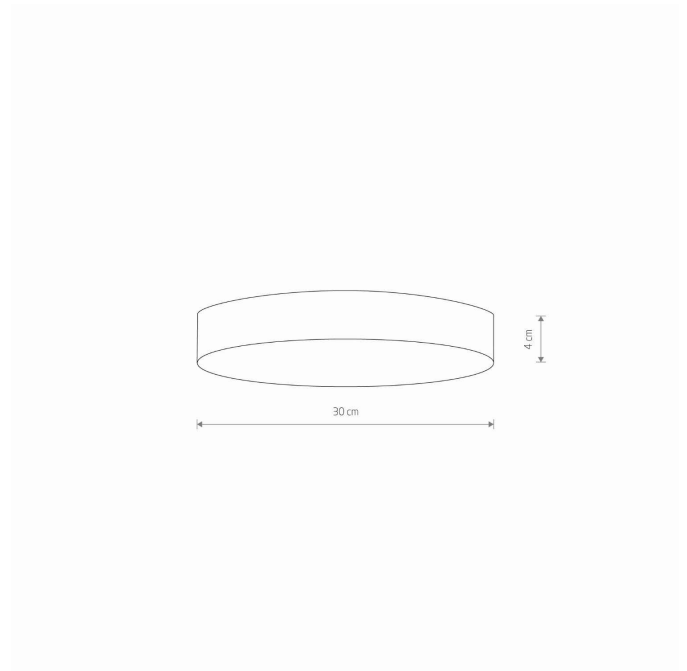

LUMINAIRE MODEL	LID ROUND LED 50W	CATALOGUE GROUP	—
	10405	COUNTRY OF ORIGIN	MADE IN P.R.C.

LIGHT SOURCE	LED
LIGHT SOURCES TYPE	Integrated
MAXIMUM WATTAGE	50W
LAMP INCLUDES SOURCE OF LIGHT	Yes
IP	IP20
	Interior use
LIFETIME	30000h

THIS PRODUCT 10405 CONTAINS A LIGHT SOURCE 11067 OF ENERGY EFFICIENCY CLASS: E

PACKAGE DIMENSIONS (L/W/H) **30.5cm/30.5cm/5cm**

NET/GROSS WEIGHT **0.75kg/0.89kg**

ASSEMBLY METHOD **Direct assembly**

LEADING/SUPPLEMENTARY COLOR **White**

MATERIALS **Plastic**

STYLE **Modern**

ELECTRICAL SECURITY CLASS **II**

POWER SUPPLY **~220-230V/50/60Hz**

DIMENSIONS

Item No.	POWER	COLOR TEMP	LUMEN	BEAM ANGLE	CRI	IP	LED BRAND	DRIVER BRAND	LIFETIME	WARRANTY
10405	50W	3000K	4600lm	120°	>80	IP20	—	—	30000h	—