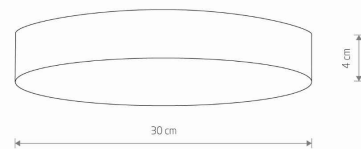

LUMINAIRE MODEL	LID ROUND LED 50W	CATALOGUE GROUP	—
	10405	COUNTRY OF ORIGIN	MADE IN P.R.C.

LIGHT SOURCE	LED
LIGHT SOURCES TYPE	Integrated
MAXIMUM WATTAGE	50W
LAMP INCLUDES SOURCE OF LIGHT	Yes
IP	IP20
	Interior use
LIFETIME	30000h

THIS PRODUCT 10405 CONTAINS A LIGHT SOURCE 11067 OF ENERGY EFFICIENCY CLASS: E

PACKAGE DIMENSIONS (L/W/H) **30.5cm/30.5cm/5cm**

NET/GROSS WEIGHT **0.75kg/0.89kg**

ASSEMBLY METHOD **Direct assembly**

LEADING/SUPPLEMENTARY COLOR **White**

MATERIALS **Plastic**

STYLE **Modern**

ELECTRICAL SECURITY CLASS **II**

POWER SUPPLY **~220-230V/50/60Hz**

DIMENSIONS

Item No.	POWER	COLOR TEMP	LUMEN	BEAM ANGLE	CRI	IP	LED BRAND	DRIVER BRAND	LIFETIME	WARRANTY
10405	50W	3000K	4600lm	120°	>80	IP20	—	—	30000h	—