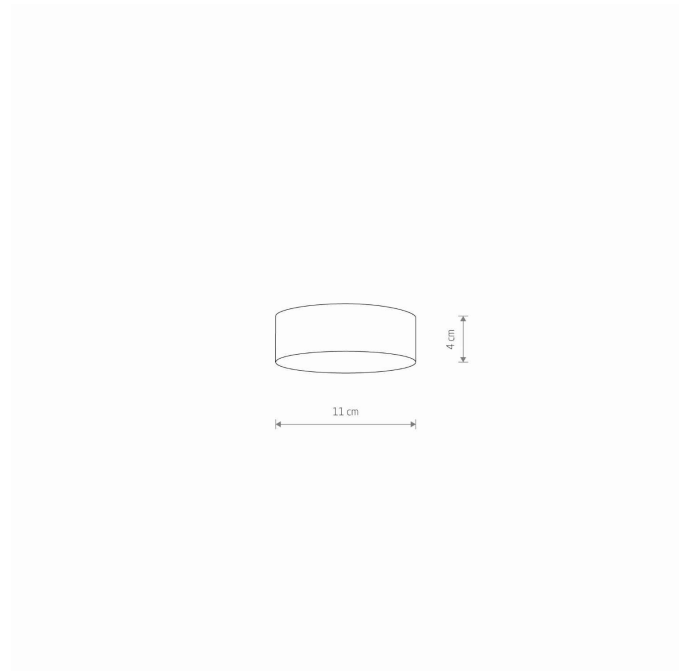

LUMINAIRE MODEL	<b>LID ROUND LED 15W</b>	CATALOGUE GROUP	—
	<b>10406</b>	COUNTRY OF ORIGIN	<b>MADE IN P.R.C.</b>

LIGHT SOURCE	<b>LED</b>
LIGHT SOURCES TYPE	<b>Integrated</b>
MAXIMUM WATTAGE	<b>15W</b>
LAMP INCLUDES SOURCE OF LIGHT	<b>Yes</b>
IP	<b>IP20</b>
	<b>Interior use</b>
LIFETIME	<b>30000h</b>

THIS PRODUCT 10406 CONTAINS A LIGHT SOURCE 11064 OF ENERGY EFFICIENCY CLASS: D

PACKAGE DIMENSIONS (L/W/H)	<b>12cm/12cm/5cm</b>
NET/GROSS WEIGHT	<b>0.13kg/0.18kg</b>
ASSEMBLY METHOD	<b>Direct assembly</b>
LEADING/SUPPLEMENTARY COLOR	<b>Black,White</b>
MATERIALS	<b>Plastic</b>
STYLE	<b>Modern</b>
ELECTRICAL SECURITY CLASS	<b>II</b>
POWER SUPPLY	<b>~220-230V/50/60Hz</b>

DIMENSIONS

5 9 0 3 1 3 9 1 0 4 0 6 7

Item No.	POWER	COLOR TEMP	LUMEN	BEAM ANGLE	CRI	IP	LED BRAND	DRIVER BRAND	LIFETIME	WARRANTY
10406	15W	3000K	1200lm	120°	>80	IP20	—	—	30000h	—