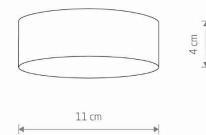

LUMINAIRE MODEL	<b>LID ROUND LED 15W</b>	CATALOGUE GROUP	—
	<b>10406</b>	COUNTRY OF ORIGIN	<b>MADE IN P.R.C.</b>

LIGHT SOURCE	<b>LED</b>
LIGHT SOURCES TYPE	<b>Integrated</b>
MAXIMUM WATTAGE	<b>15W</b>
LAMP INCLUDES SOURCE OF LIGHT	<b>Yes</b>
IP	<b>IP20</b>
	<b>Interior use</b>
LIFETIME	<b>30000h</b>

THIS PRODUCT 10406 CONTAINS A LIGHT SOURCE 11064 OF ENERGY EFFICIENCY CLASS: D

PACKAGE DIMENSIONS (L/W/H)	<b>12cm/12cm/5cm</b>
NET/GROSS WEIGHT	<b>0.13kg/0.18kg</b>
ASSEMBLY METHOD	<b>Direct assembly</b>
LEADING/SUPPLEMENTARY COLOR	<b>Black,White</b>
MATERIALS	<b>Plastic</b>
STYLE	<b>Modern</b>
ELECTRICAL SECURITY CLASS	<b>II</b>
POWER SUPPLY	<b>~220-230V/50/60Hz</b>

DIMENSIONS

5 9 0 3 1 3 9 1 0 4 0 6 7

Item No.	POWER	COLOR TEMP	LUMEN	BEAM ANGLE	CRI	IP	LED BRAND	DRIVER BRAND	LIFETIME	WARRANTY
10406	15W	3000K	1200lm	120°	>80	IP20	—	—	30000h	—