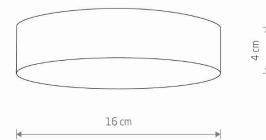

THIS PRODUCT 10407 CONTAINS A LIGHT SOURCE 11065 OF ENERGY EFFICIENCY CLASS: E

PACKAGE DIMENSIONS (L/W/H)	17cm/17cm/5cm
----------------------------	----------------------

NET/GROSS WEIGHT	0.24kg/0.3kg
------------------	---------------------

ASSEMBLY METHOD	Direct assembly
-----------------	------------------------

LEADING/SUPPLEMENTARY COLOR	Black,White
-----------------------------	--------------------

MATERIALS	Plastic
-----------	----------------

STYLE	Modern
-------	---------------

ELECTRICAL SECURITY CLASS	II
---------------------------	-----------

POWER SUPPLY	~220-230V/50/60Hz
--------------	--------------------------

DIMENSIONS

Item No.	POWER	COLOR TEMP	LUMEN	BEAM ANGLE	CRI	IP	LED BRAND	DRIVER BRAND	LIFETIME	WARRANTY
10407	25W	3000K	1600lm	120°	>80	IP20	—	—	30000h	—