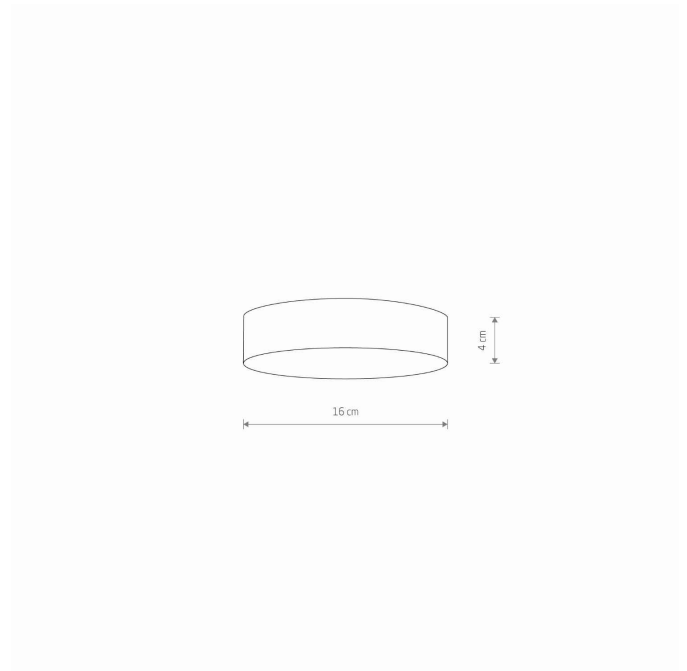

LUMINAIRE MODEL	LID ROUND LED 25W	CATALOGUE GROUP	—
	10407	COUNTRY OF ORIGIN	MADE IN P.R.C.

LIGHT SOURCE	LED
LIGHT SOURCES TYPE	Integrated
MAXIMUM WATTAGE	25W
LAMP INCLUDES SOURCE OF LIGHT	Yes
IP	IP20
	Interior use
LIFETIME	30000h

THIS PRODUCT 10407 CONTAINS A LIGHT SOURCE 11065 OF ENERGY EFFICIENCY CLASS: E

PACKAGE DIMENSIONS (L/W/H)	17cm/17cm/5cm
----------------------------	----------------------

NET/GROSS WEIGHT	0.24kg/0.3kg
------------------	---------------------

STYLE	Modern
-------	---------------

ELECTRICAL SECURITY CLASS	II
---------------------------	-----------

POWER SUPPLY	~220-230V/50/60Hz
--------------	--------------------------

DIMENSIONS

Item No.	POWER	COLOR TEMP	LUMEN	BEAM ANGLE	CRI	IP	LED BRAND	DRIVER BRAND	LIFETIME	WARRANTY
10407	25W	3000K	1600lm	120°	>80	IP20	—	—	30000h	—