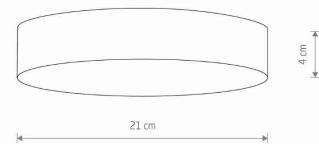

THIS PRODUCT 10408 CONTAINS A LIGHT SOURCE 11066 OF ENERGY EFFICIENCY CLASS: E

PACKAGE DIMENSIONS (L/W/H)	22cm/22cm/5cm
----------------------------	----------------------

NET/GROSS WEIGHT	0.41kg/0.5kg
------------------	---------------------

ASSEMBLY METHOD	Direct assembly
-----------------	------------------------

LEADING/SUPPLEMENTARY COLOR	Black,White
-----------------------------	--------------------

MATERIALS	Plastic
-----------	----------------

STYLE	Modern
-------	---------------

ELECTRICAL SECURITY CLASS	II
---------------------------	-----------

POWER SUPPLY	~220-230V/50/60Hz
--------------	--------------------------

DIMENSIONS

Item No.	POWER	COLOR TEMP	LUMEN	BEAM ANGLE	CRI	IP	LED BRAND	DRIVER BRAND	LIFETIME	WARRANTY
10408	35W	3000K	2700lm	120°	>80	IP20	—	—	30000h	—