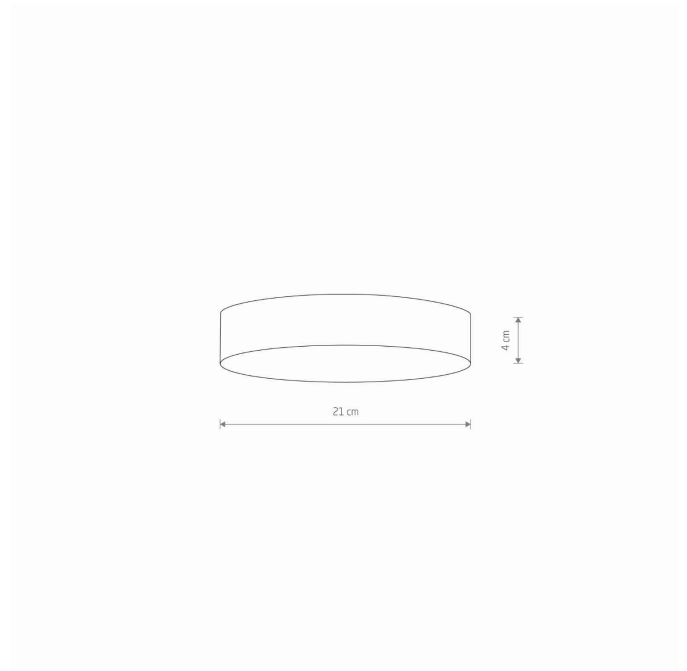

LUMINAIRE MODEL	LID ROUND LED 35W	CATALOGUE GROUP	—
	10408	COUNTRY OF ORIGIN	MADE IN P.R.C.

LIGHT SOURCE	LED
LIGHT SOURCES TYPE	Integrated
MAXIMUM WATTAGE	35W
LAMP INCLUDES SOURCE OF LIGHT	Yes
IP	IP20
	Interior use
LIFETIME	30000h

THIS PRODUCT 10408 CONTAINS A LIGHT SOURCE 11066 OF ENERGY EFFICIENCY CLASS: E

PACKAGE DIMENSIONS (L/W/H)	22cm/22cm/5cm
----------------------------	----------------------

NET/GROSS WEIGHT	0.41kg/0.5kg
------------------	---------------------

STYLE	Modern
-------	---------------

ELECTRICAL SECURITY CLASS	II
---------------------------	-----------

POWER SUPPLY	~220-230V/50/60Hz
--------------	--------------------------

DIMENSIONS

Item No.	POWER	COLOR TEMP	LUMEN	BEAM ANGLE	CRI	IP	LED BRAND	DRIVER BRAND	LIFETIME	WARRANTY
10408	35W	3000K	2700lm	120°	>80	IP20	—	—	30000h	—