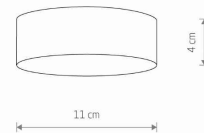

LUMINAIRE MODEL

**LID ROUND LED 15W**  
**10402**

CATALOGUE GROUP  
COUNTRY OF ORIGIN

—  
**MADE IN P.R.C.**

LIGHT SOURCES TYPE **Integrated**  
 MAXIMUM WATTAGE **15W**  
 LAMP INCLUDES SOURCE OF LIGHT **Yes**  
 IP **IP20**  
**Interior use**  
 LIFETIME **30000h**

THIS PRODUCT 10402 CONTAINS A LIGHT SOURCE 11064 OF ENERGY EFFICIENCY CLASS: D

PACKAGE DIMENSIONS **12cm/12cm/5cm**  
(L/W/H)  
 NET/GROSS WEIGHT **0.13kg/0.18kg**  
 ASSEMBLY METHOD **Direct assembly**  
 LEADING/SUPPLEMENTARY COLOR **White**  
 MATERIALS **Plastic**  
 STYLE **Modern**  
 ELECTRICAL SECURITY CLASS **II**  
 POWER SUPPLY **~220-230V/50/60Hz**

DIMENSIONS

Item No.	POWER	COLOR TEMP	LUMEN	BEAM ANGLE	CRI	IP	LED BRAND	DRIVER BRAND	LIFETIME	WARRANTY
10402	15W	3000K	1500lm	120°	>80	IP20	—	—	30000h	—