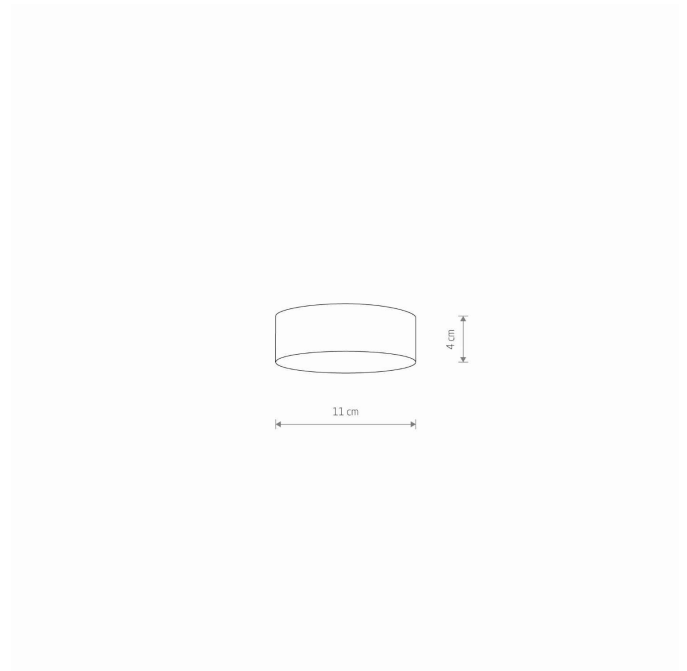

LUMINAIRE MODEL

**LID ROUND LED 15W**  
**10402**

CATALOGUE GROUP  
COUNTRY OF ORIGIN

—  
**MADE IN P.R.C.**

LIGHT SOURCES TYPE **Integrated**  
 MAXIMUM WATTAGE **15W**  
 LAMP INCLUDES SOURCE OF LIGHT **Yes**  
 IP **IP20**  
**Interior use**  
 LIFETIME **30000h**

THIS PRODUCT 10402 CONTAINS A LIGHT SOURCE 11064 OF ENERGY EFFICIENCY CLASS: D

PACKAGE DIMENSIONS **12cm/12cm/5cm**  
(L/W/H)  
 NET/GROSS WEIGHT **0.13kg/0.18kg**  
 ASSEMBLY METHOD **Direct assembly**  
 LEADING/SUPPLEMENTARY COLOR **White**  
 MATERIALS **Plastic**  
 STYLE **Modern**  
 ELECTRICAL SECURITY CLASS **II**  
 POWER SUPPLY **~220-230V/50/60Hz**

DIMENSIONS

Item No.	POWER	COLOR TEMP	LUMEN	BEAM ANGLE	CRI	IP	LED BRAND	DRIVER BRAND	LIFETIME	WARRANTY
10402	15W	3000K	1500lm	120°	>80	IP20	—	—	30000h	—