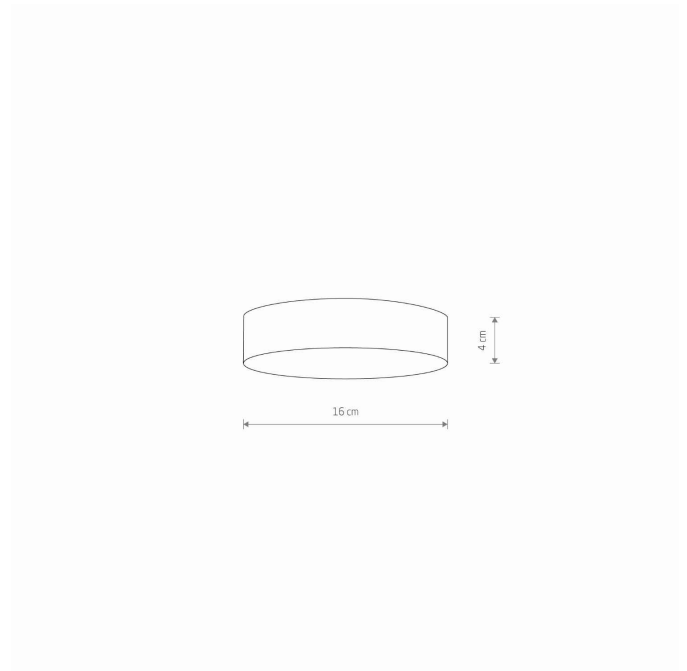

LUMINAIRE MODEL	<b>LID ROUND LED 25W</b>	CATALOGUE GROUP	—
	<b>10403</b>	COUNTRY OF ORIGIN	<b>MADE IN P.R.C.</b>

LIGHT SOURCE	<b>LED</b>
LIGHT SOURCES TYPE	<b>Integrated</b>
MAXIMUM WATTAGE	<b>25W</b>
LAMP INCLUDES SOURCE OF LIGHT	<b>Yes</b>
IP	<b>IP20</b>
	<b>Interior use</b>
LIFETIME	<b>30000h</b>

THIS PRODUCT 10403 CONTAINS A LIGHT SOURCE 11065 OF ENERGY EFFICIENCY CLASS: E

PACKAGE DIMENSIONS (L/W/H)	<b>17cm/17cm/5cm</b>
NET/GROSS WEIGHT	<b>0.24kg/0.3kg</b>
ASSEMBLY METHOD	<b>Direct assembly</b>
LEADING/SUPPLEMENTARY COLOR	<b>White</b>
MATERIALS	<b>Plastic</b>
STYLE	<b>Modern</b>
ELECTRICAL SECURITY CLASS	<b>II</b>
POWER SUPPLY	<b>~220-230V/50/60Hz</b>

DIMENSIONS

Item No.	POWER	COLOR TEMP	LUMEN	BEAM ANGLE	CRI	IP	LED BRAND	DRIVER BRAND	LIFETIME	WARRANTY
10403	25W	3000K	1900lm	120°	>80	IP20	—	—	30000h	—