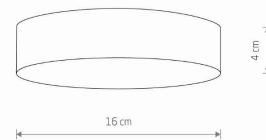

LUMINAIRE MODEL	<b>LID ROUND LED 25W</b>	CATALOGUE GROUP	—
	<b>10403</b>	COUNTRY OF ORIGIN	<b>MADE IN P.R.C.</b>

LIGHT SOURCE	<b>LED</b>
LIGHT SOURCES TYPE	<b>Integrated</b>
MAXIMUM WATTAGE	<b>25W</b>
LAMP INCLUDES SOURCE OF LIGHT	<b>Yes</b>
IP	<b>IP20</b>
	<b>Interior use</b>
LIFETIME	<b>30000h</b>

THIS PRODUCT 10403 CONTAINS A LIGHT SOURCE 11065 OF ENERGY EFFICIENCY CLASS: E

PACKAGE DIMENSIONS (L/W/H)	<b>17cm/17cm/5cm</b>
NET/GROSS WEIGHT	<b>0.24kg/0.3kg</b>
ASSEMBLY METHOD	<b>Direct assembly</b>
LEADING/SUPPLEMENTARY COLOR	<b>White</b>
MATERIALS	<b>Plastic</b>
STYLE	<b>Modern</b>
ELECTRICAL SECURITY CLASS	<b>II</b>
POWER SUPPLY	<b>~220-230V/50/60Hz</b>

DIMENSIONS

Item No.	POWER	COLOR TEMP	LUMEN	BEAM ANGLE	CRI	IP	LED BRAND	DRIVER BRAND	LIFETIME	WARRANTY
10403	25W	3000K	1900lm	120°	>80	IP20	—	—	30000h	—