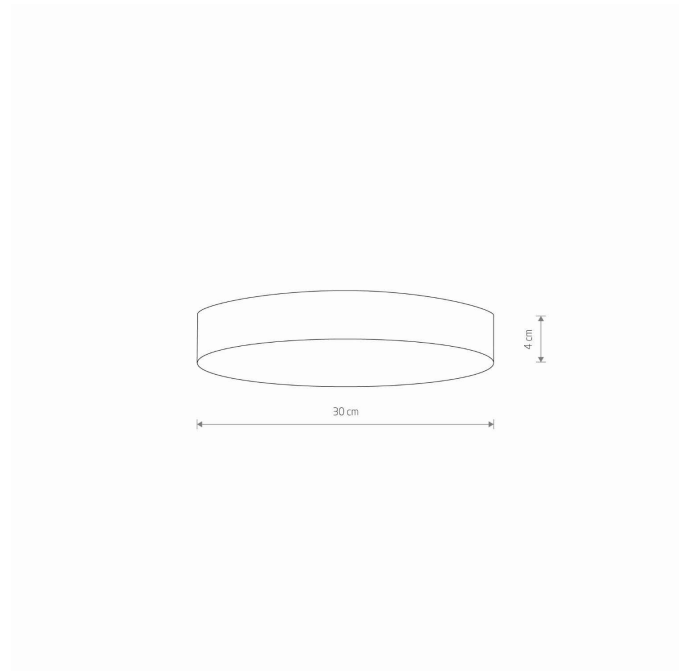

LUMINAIRE MODEL **LID ROUND LED 50W 10414** CATALOGUE GROUP **—**  
COUNTRY OF ORIGIN **MADE IN P.R.C.**

LIGHT SOURCE **LED**  
LIGHT SOURCES TYPE **Integrated**  
MAXIMUM WATTAGE **50W**  
LAMP INCLUDES SOURCE OF LIGHT **Yes**  
IP **IP20**  
**Interior use**  
LIFETIME **30000h**

THIS PRODUCT 10414 CONTAINS A LIGHT SOURCE 11072 OF ENERGY EFFICIENCY CLASS: E

PACKAGE DIMENSIONS **30.5cm/30.5cm/5cm**  
(L/W/H)

NET/GROSS WEIGHT **0.75kg/0.89kg**

ASSEMBLY METHOD **Direct assembly**

LEADING/SUPPLEMENTARY COLOR **White**

MATERIALS **Plastic**

STYLE **Modern**

ELECTRICAL SECURITY CLASS **II**

POWER SUPPLY **~220-230V/50/60Hz**

DIMENSIONS

5 9 0 3 1 3 9 1 0 4 1 4 2

Item No.	POWER	COLOR TEMP	LUMEN	BEAM ANGLE	CRI	IP	LED BRAND	DRIVER BRAND	LIFETIME	WARRANTY
10414	50W	4000K	5000lm	120°	>80	IP20	—	—	30000h	—