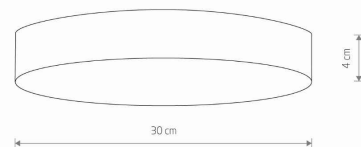

LUMINAIRE MODEL **LID ROUND LED 50W 10414** CATALOGUE GROUP **—**  
COUNTRY OF ORIGIN **MADE IN P.R.C.**

LIGHT SOURCE **LED**  
LIGHT SOURCES TYPE **Integrated**  
MAXIMUM WATTAGE **50W**  
LAMP INCLUDES SOURCE OF LIGHT **Yes**  
IP **IP20**  
**Interior use**  
LIFETIME **30000h**

THIS PRODUCT 10414 CONTAINS A LIGHT SOURCE 11072 OF ENERGY EFFICIENCY CLASS: E

PACKAGE DIMENSIONS **30.5cm/30.5cm/5cm**  
(L/W/H)

NET/GROSS WEIGHT **0.75kg/0.89kg**

ASSEMBLY METHOD **Direct assembly**

LEADING/SUPPLEMENTARY COLOR **White**

MATERIALS **Plastic**

STYLE **Modern**

ELECTRICAL SECURITY CLASS **II**

POWER SUPPLY **~220-230V/50/60Hz**

DIMENSIONS

5 9 0 3 1 3 9 1 0 4 1 4 2

Item No.	POWER	COLOR TEMP	LUMEN	BEAM ANGLE	CRI	IP	LED BRAND	DRIVER BRAND	LIFETIME	WARRANTY
10414	50W	4000K	5000lm	120°	>80	IP20	—	—	30000h	—