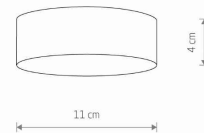

LUMINAIRE MODEL

LID ROUND LED 15W
10415

CATALOGUE GROUP
COUNTRY OF ORIGIN

—
MADE IN P.R.C.

LIGHT SOURCES TYPE **Integrated**
 MAXIMUM WATTAGE **15W**
 LAMP INCLUDES SOURCE OF LIGHT **Yes**
 IP **IP20**
Interior use
 LIFETIME **30000h**

THIS PRODUCT 10415 CONTAINS A LIGHT SOURCE 11068 OF ENERGY EFFICIENCY CLASS: D

PACKAGE DIMENSIONS (L/W/H) **12cm/12cm/5cm**
 NET/GROSS WEIGHT **0.13kg/0.18kg**
 ASSEMBLY METHOD **Direct assembly**
 LEADING/SUPPLEMENTARY COLOR **Black,White**
 MATERIALS **Plastic**
 STYLE **Modern**
 ELECTRICAL SECURITY CLASS **II**
 POWER SUPPLY **~220-230V/50/60Hz**

DIMENSIONS

Item No.	POWER	COLOR TEMP	LUMEN	BEAM ANGLE	CRI	IP	LED BRAND	DRIVER BRAND	LIFETIME	WARRANTY
10415	15W	4000K	1300lm	120°	>80	IP20	—	—	30000h	—