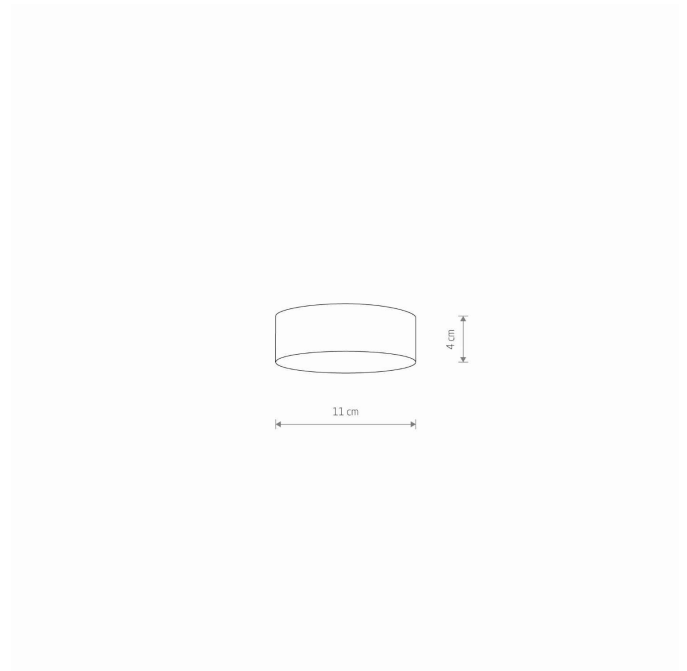

LUMINAIRE MODEL

LID ROUND LED 15W
10415

CATALOGUE GROUP
COUNTRY OF ORIGIN

—
MADE IN P.R.C.

LIGHT SOURCES TYPE **Integrated**
 MAXIMUM WATTAGE **15W**
 LAMP INCLUDES SOURCE OF LIGHT **Yes**
 IP **IP20**
Interior use
 LIFETIME **30000h**

THIS PRODUCT 10415 CONTAINS A LIGHT SOURCE 11068 OF ENERGY EFFICIENCY CLASS: D

PACKAGE DIMENSIONS (L/W/H) **12cm/12cm/5cm**
 NET/GROSS WEIGHT **0.13kg/0.18kg**
 ASSEMBLY METHOD **Direct assembly**
 LEADING/SUPPLEMENTARY COLOR **Black,White**
 MATERIALS **Plastic**
 STYLE **Modern**
 ELECTRICAL SECURITY CLASS **II**
 POWER SUPPLY **~220-230V/50/60Hz**

DIMENSIONS

Item No.	POWER	COLOR TEMP	LUMEN	BEAM ANGLE	CRI	IP	LED BRAND	DRIVER BRAND	LIFETIME	WARRANTY
10415	15W	4000K	1300lm	120°	>80	IP20	—	—	30000h	—