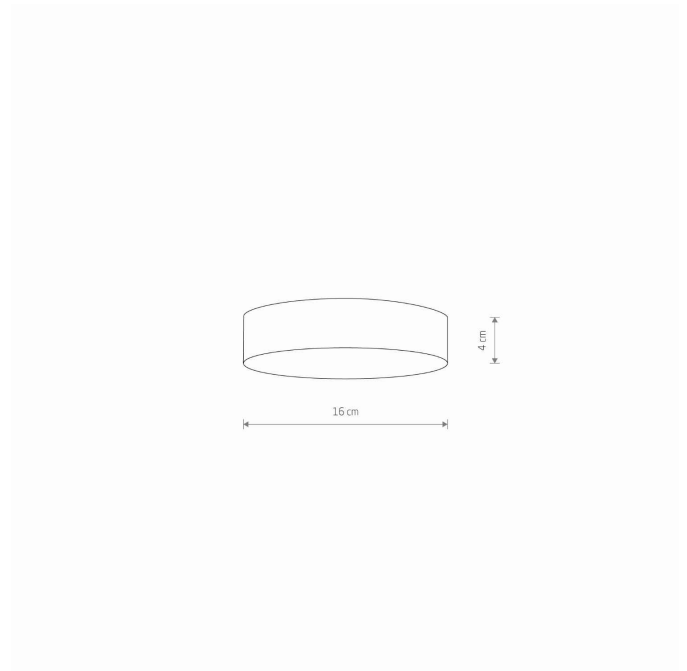

LUMINAIRE MODEL	LID ROUND LED 25W	CATALOGUE GROUP	—
	10416	COUNTRY OF ORIGIN	MADE IN P.R.C.

LIGHT SOURCE	LED
LIGHT SOURCES TYPE	Integrated
MAXIMUM WATTAGE	25W
LAMP INCLUDES SOURCE OF LIGHT	Yes
IP	IP20
	Interior use
LIFETIME	30000h

THIS PRODUCT 10416 CONTAINS A LIGHT SOURCE 11070 OF ENERGY EFFICIENCY CLASS: E

PACKAGE DIMENSIONS (L/W/H)	17cm/17cm/5cm
NET/GROSS WEIGHT	0.24kg/0.3kg
ASSEMBLY METHOD	Direct assembly
LEADING/SUPPLEMENTARY COLOR	Black,White
MATERIALS	Plastic
STYLE	Modern
ELECTRICAL SECURITY CLASS	II
POWER SUPPLY	~220-230V/50/60Hz

DIMENSIONS

Item No.	POWER	COLOR TEMP	LUMEN	BEAM ANGLE	CRI	IP	LED BRAND	DRIVER BRAND	LIFETIME	WARRANTY
10416	25W	4000K	1800lm	120°	>80	IP20	—	—	30000h	—