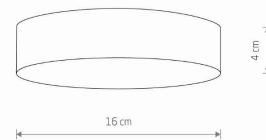

LUMINAIRE MODEL	LID ROUND LED 25W	CATALOGUE GROUP	—
	10416	COUNTRY OF ORIGIN	MADE IN P.R.C.

LIGHT SOURCE	LED
LIGHT SOURCES TYPE	Integrated
MAXIMUM WATTAGE	25W
LAMP INCLUDES SOURCE OF LIGHT	Yes
IP	IP20
	Interior use
LIFETIME	30000h

THIS PRODUCT 10416 CONTAINS A LIGHT SOURCE 11070 OF ENERGY EFFICIENCY CLASS: E

PACKAGE DIMENSIONS (L/W/H)	17cm/17cm/5cm
NET/GROSS WEIGHT	0.24kg/0.3kg
ASSEMBLY METHOD	Direct assembly
LEADING/SUPPLEMENTARY COLOR	Black,White
MATERIALS	Plastic
STYLE	Modern
ELECTRICAL SECURITY CLASS	II
POWER SUPPLY	~220-230V/50/60Hz

DIMENSIONS

Item No.	POWER	COLOR TEMP	LUMEN	BEAM ANGLE	CRI	IP	LED BRAND	DRIVER BRAND	LIFETIME	WARRANTY
10416	25W	4000K	1800lm	120°	>80	IP20	—	—	30000h	—