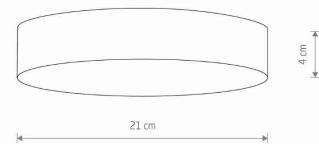

LUMINAIRE MODEL	<b>LID ROUND LED 35W</b>	CATALOGUE GROUP	—
	<b>10417</b>	COUNTRY OF ORIGIN	<b>MADE IN P.R.C.</b>

LIGHT SOURCE	<b>LED</b>
LIGHT SOURCES TYPE	<b>Integrated</b>
MAXIMUM WATTAGE	<b>35W</b>
LAMP INCLUDES SOURCE OF LIGHT	<b>Yes</b>
IP	<b>IP20</b>
	<b>Interior use</b>
LIFETIME	<b>30000h</b>

THIS PRODUCT 10417 CONTAINS A LIGHT SOURCE 11071 OF ENERGY EFFICIENCY CLASS: E

PACKAGE DIMENSIONS (L/W/H)	<b>22cm/22cm/5cm</b>
----------------------------	----------------------

NET/GROSS WEIGHT	<b>0.41kg/0.5kg</b>
------------------	---------------------

ASSEMBLY METHOD	<b>Direct assembly</b>
-----------------	------------------------

LEADING/SUPPLEMENTARY COLOR	<b>Black,White</b>
-----------------------------	--------------------

MATERIALS	<b>Plastic</b>
-----------	----------------

STYLE	<b>Modern</b>
-------	---------------

ELECTRICAL SECURITY CLASS	<b>II</b>
---------------------------	-----------

POWER SUPPLY	<b>~220-230V/50/60Hz</b>
--------------	--------------------------

DIMENSIONS