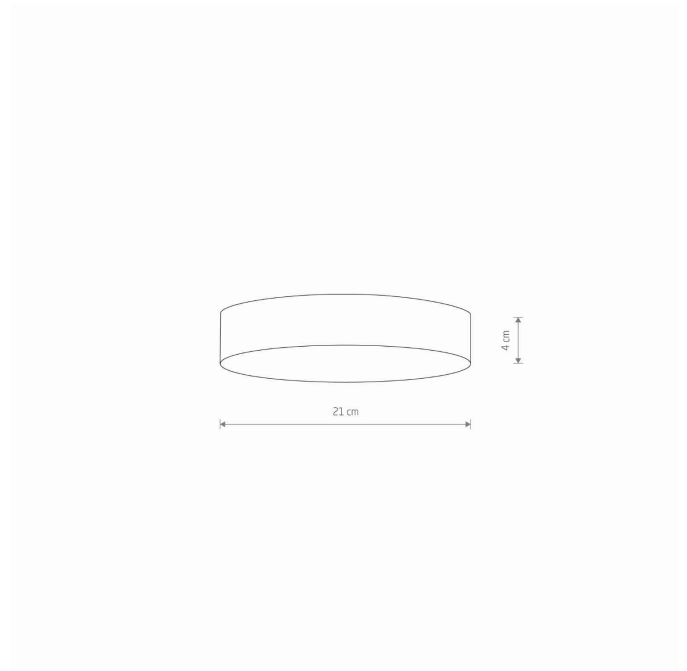

Item No.	POWER	COLOR TEMP	LUMEN	BEAM ANGLE	CRI	IP	LED BRAND	DRIVER BRAND	LIFETIME	WARRANTY
10417	35W	4000K	3000lm	120°	>80	IP20	—	—	30000h	—