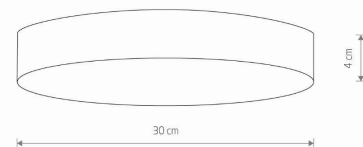

LUMINAIRE MODEL	<b>LID ROUND LED 50W</b>	CATALOGUE GROUP	—
	<b>10418</b>	COUNTRY OF ORIGIN	<b>MADE IN P.R.C.</b>

LIGHT SOURCE	<b>LED</b>
LIGHT SOURCES TYPE	<b>Integrated</b>
MAXIMUM WATTAGE	<b>50W</b>
LAMP INCLUDES SOURCE OF LIGHT	<b>Yes</b>
IP	<b>IP20</b>
	<b>Interior use</b>
LIFETIME	<b>30000h</b>

THIS PRODUCT 10418 CONTAINS A LIGHT SOURCE 11072 OF ENERGY EFFICIENCY CLASS: E

PACKAGE DIMENSIONS (L/W/H) **30.5cm/30.5cm/5cm**

NET/GROSS WEIGHT **0.75kg/0.89kg**

ASSEMBLY METHOD **Direct assembly**

LEADING/SUPPLEMENTARY COLOR **Black,White**

MATERIALS **Plastic**

STYLE **Modern**

ELECTRICAL SECURITY CLASS **II**

POWER SUPPLY **~220-230V/50/60Hz**

DIMENSIONS

Item No.	POWER	COLOR TEMP	LUMEN	BEAM ANGLE	CRI	IP	LED BRAND	DRIVER BRAND	LIFETIME	WARRANTY
10418	50W	4000K	4500lm	120°	>80	IP20	—	—	30000h	—