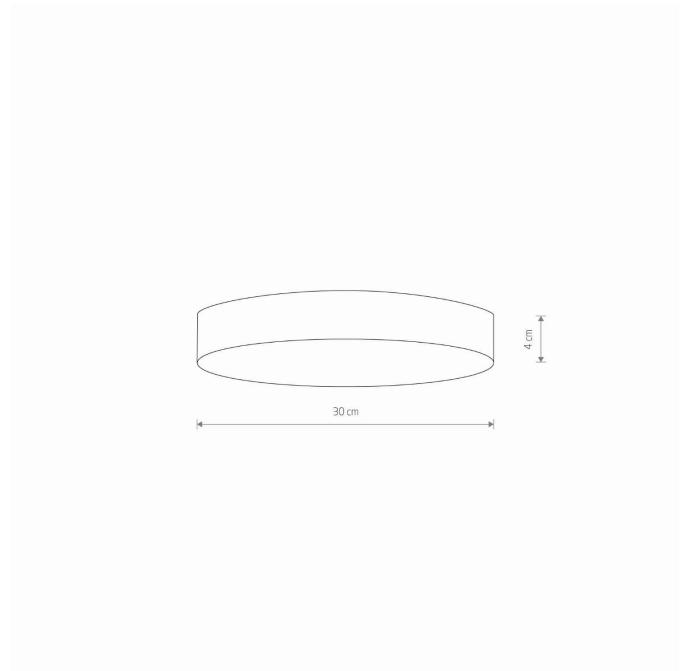

LUMINAIRE MODEL	<b>LID ROUND LED 50W</b>	CATALOGUE GROUP	—
	<b>10418</b>	COUNTRY OF ORIGIN	<b>MADE IN P.R.C.</b>

LIGHT SOURCE	<b>LED</b>
LIGHT SOURCES TYPE	<b>Integrated</b>
MAXIMUM WATTAGE	<b>50W</b>
LAMP INCLUDES SOURCE OF LIGHT	<b>Yes</b>
IP	<b>IP20</b>
	<b>Interior use</b>
LIFETIME	<b>30000h</b>

THIS PRODUCT 10418 CONTAINS A LIGHT SOURCE 11072 OF ENERGY EFFICIENCY CLASS: E

PACKAGE DIMENSIONS (L/W/H) **30.5cm/30.5cm/5cm**

NET/GROSS WEIGHT **0.75kg/0.89kg**

ASSEMBLY METHOD **Direct assembly**

LEADING/SUPPLEMENTARY COLOR **Black,White**

MATERIALS **Plastic**

STYLE **Modern**

ELECTRICAL SECURITY CLASS **II**

POWER SUPPLY **~220-230V/50/60Hz**

DIMENSIONS

Item No.	POWER	COLOR TEMP	LUMEN	BEAM ANGLE	CRI	IP	LED BRAND	DRIVER BRAND	LIFETIME	WARRANTY
10418	50W	4000K	4500lm	120°	>80	IP20	—	—	30000h	—