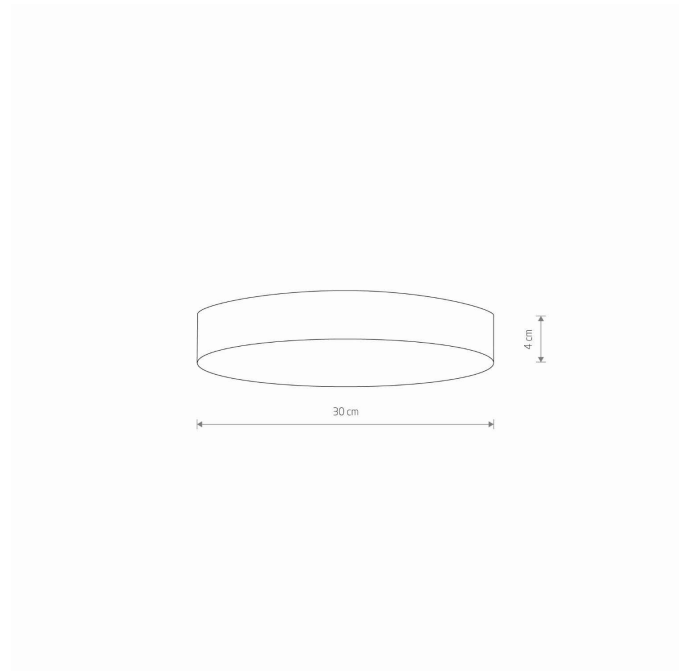

LUMINAIRE MODEL **LID ROUND LED 50W 10410** CATALOGUE GROUP **—**
COUNTRY OF ORIGIN **MADE IN P.R.C.**

LIGHT SOURCE **LED**
LIGHT SOURCES TYPE **Integrated**
MAXIMUM WATTAGE **50W**
LAMP INCLUDES SOURCE OF LIGHT **Yes**
IP **IP20**
Interior use
LIFETIME **30000h**

THIS PRODUCT 10410 CONTAINS A LIGHT SOURCE 11067 OF ENERGY EFFICIENCY CLASS: E

PACKAGE DIMENSIONS **30.5cm/30.5cm/5cm**
(L/W/H)

NET/GROSS WEIGHT **0.75kg/0.89kg**

ASSEMBLY METHOD **Direct assembly**

LEADING/SUPPLEMENTARY COLOR **Black,White**

MATERIALS **Plastic**

STYLE **Modern**

ELECTRICAL SECURITY CLASS **II**

POWER SUPPLY **~220-230V/50/60Hz**

DIMENSIONS

5 903139104104

Item No.	POWER	COLOR TEMP	LUMEN	BEAM ANGLE	CRI	IP	LED BRAND	DRIVER BRAND	LIFETIME	WARRANTY
10410	50W	3000K	4300lm	120°	>80	IP20	—	—	30000h	—