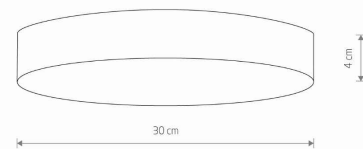

LUMINAIRE MODEL **LID ROUND LED 50W 10410** CATALOGUE GROUP **—**
COUNTRY OF ORIGIN **MADE IN P.R.C.**

LIGHT SOURCE **LED**
LIGHT SOURCES TYPE **Integrated**
MAXIMUM WATTAGE **50W**
LAMP INCLUDES SOURCE OF LIGHT **Yes**
IP **IP20**
Interior use
LIFETIME **30000h**

THIS PRODUCT 10410 CONTAINS A LIGHT SOURCE 11067 OF ENERGY EFFICIENCY CLASS: E

PACKAGE DIMENSIONS **30.5cm/30.5cm/5cm**
(L/W/H)

NET/GROSS WEIGHT **0.75kg/0.89kg**

ASSEMBLY METHOD **Direct assembly**

LEADING/SUPPLEMENTARY COLOR **Black,White**

MATERIALS **Plastic**

STYLE **Modern**

ELECTRICAL SECURITY CLASS **II**

POWER SUPPLY **~220-230V/50/60Hz**

DIMENSIONS

5 903139104104

Item No.	POWER	COLOR TEMP	LUMEN	BEAM ANGLE	CRI	IP	LED BRAND	DRIVER BRAND	LIFETIME	WARRANTY
10410	50W	3000K	4300lm	120°	>80	IP20	—	—	30000h	—