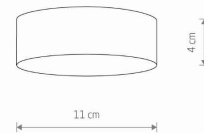

LUMINAIRE MODEL **LID ROUND LED 15W 10411** CATALOGUE GROUP **—**
COUNTRY OF ORIGIN **MADE IN P.R.C.**

LIGHT SOURCE **LED**
LIGHT SOURCES TYPE **Integrated**
MAXIMUM WATTAGE **15W**
LAMP INCLUDES SOURCE OF LIGHT **Yes**
IP **IP20**
Interior use
LIFETIME **30000h**

THIS PRODUCT 10411 CONTAINS A LIGHT SOURCE 11068 OF ENERGY EFFICIENCY CLASS: D

PACKAGE DIMENSIONS **12cm/12cm/5cm**
(L/W/H)
NET/GROSS WEIGHT **0.13kg/0.18kg**
ASSEMBLY METHOD **Direct assembly**
LEADING/SUPPLEMENTARY COLOR **White**
MATERIALS **Plastic**
STYLE **Modern**
ELECTRICAL SECURITY CLASS **II**
POWER SUPPLY **~220-230V/50/60Hz**

DIMENSIONS

5 9 0 3 1 3 9 1 0 4 1 1 1

Item No.	POWER	COLOR TEMP	LUMEN	BEAM ANGLE	CRI	IP	LED BRAND	DRIVER BRAND	LIFETIME	WARRANTY
10411	15W	4000K	1600lm	120°	>80	IP20	—	—	30000h	—