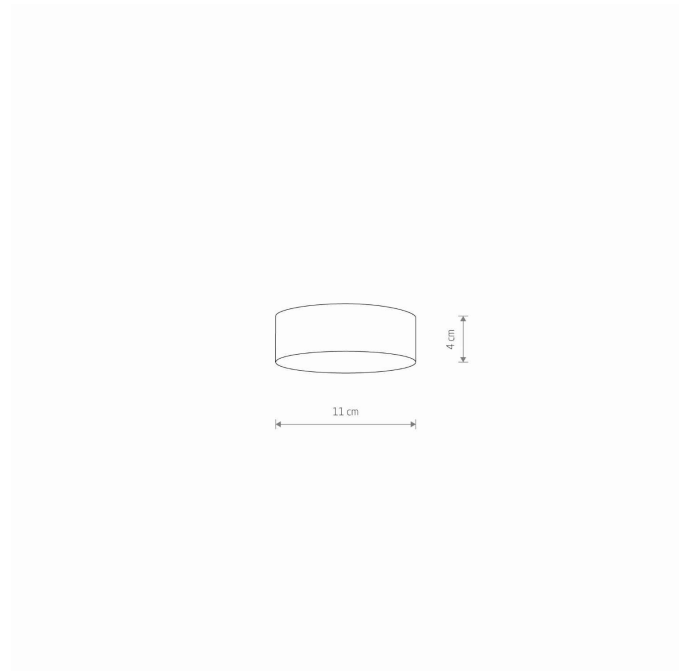

LUMINAIRE MODEL **LID ROUND LED 15W 10411** CATALOGUE GROUP **—**
COUNTRY OF ORIGIN **MADE IN P.R.C.**

LIGHT SOURCE **LED**
LIGHT SOURCES TYPE **Integrated**
MAXIMUM WATTAGE **15W**
LAMP INCLUDES SOURCE OF LIGHT **Yes**
IP **IP20**
Interior use
LIFETIME **30000h**

THIS PRODUCT 10411 CONTAINS A LIGHT SOURCE 11068 OF ENERGY EFFICIENCY CLASS: D

PACKAGE DIMENSIONS **12cm/12cm/5cm**
(L/W/H)
NET/GROSS WEIGHT **0.13kg/0.18kg**
ASSEMBLY METHOD **Direct assembly**
LEADING/SUPPLEMENTARY COLOR **White**
MATERIALS **Plastic**
STYLE **Modern**
ELECTRICAL SECURITY CLASS **II**
POWER SUPPLY **~220-230V/50/60Hz**

DIMENSIONS

5 9 0 3 1 3 9 1 0 4 1 1 1

Item No.	POWER	COLOR TEMP	LUMEN	BEAM ANGLE	CRI	IP	LED BRAND	DRIVER BRAND	LIFETIME	WARRANTY
10411	15W	4000K	1600lm	120°	>80	IP20	—	—	30000h	—