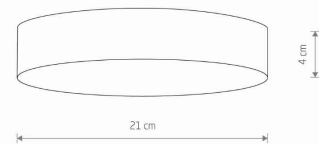

LUMINAIRE MODEL **LID ROUND LED 35W 10413** CATALOGUE GROUP **—**
COUNTRY OF ORIGIN **MADE IN P.R.C.**

LIGHT SOURCE **LED**
LIGHT SOURCES TYPE **Integrated**
MAXIMUM WATTAGE **35W**
LAMP INCLUDES SOURCE OF LIGHT **Yes**
IP **IP20**
Interior use
LIFETIME **30000h**

THIS PRODUCT 10413 CONTAINS A LIGHT SOURCE 11071 OF ENERGY EFFICIENCY CLASS: E

PACKAGE DIMENSIONS **22cm/22cm/5cm**
(L/W/H)

NET/GROSS WEIGHT **0.41kg/0.5kg**

ASSEMBLY METHOD **Direct assembly**

LEADING/SUPPLEMENTARY COLOR **White**

MATERIALS **Plastic**

STYLE **Modern**

ELECTRICAL SECURITY CLASS **II**

POWER SUPPLY **~220-230V/50/60Hz**

DIMENSIONS

5 9 0 3 1 3 9 1 0 4 1 3 5

Item No.	POWER	COLOR TEMP	LUMEN	BEAM ANGLE	CRI	IP	LED BRAND	DRIVER BRAND	LIFETIME	WARRANTY
10413	35W	4000K	3400lm	120°	>80	IP20	—	—	30000h	—