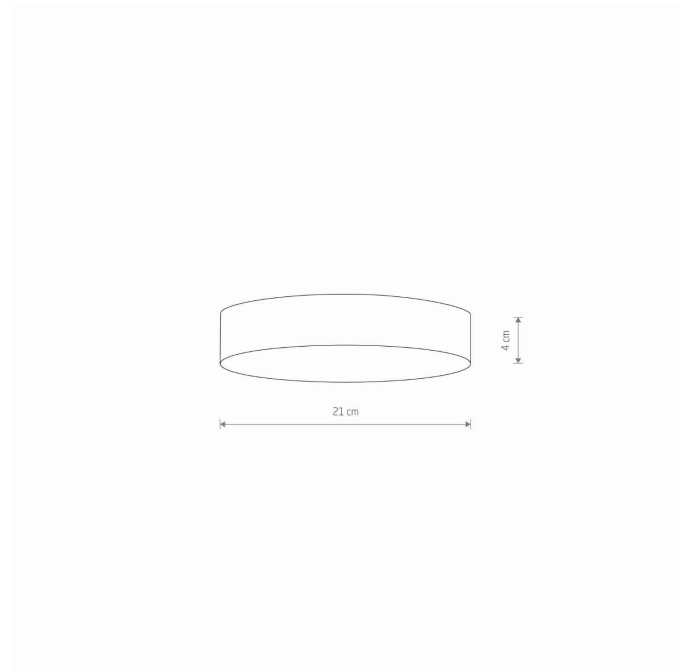

LUMINAIRE MODEL **LID ROUND LED 35W 10413** CATALOGUE GROUP **—**
COUNTRY OF ORIGIN **MADE IN P.R.C.**

LIGHT SOURCE **LED**
LIGHT SOURCES TYPE **Integrated**
MAXIMUM WATTAGE **35W**
LAMP INCLUDES SOURCE OF LIGHT **Yes**
IP **IP20**
Interior use
LIFETIME **30000h**

THIS PRODUCT 10413 CONTAINS A LIGHT SOURCE 11071 OF ENERGY EFFICIENCY CLASS: E

PACKAGE DIMENSIONS **22cm/22cm/5cm**
(L/W/H)

NET/GROSS WEIGHT **0.41kg/0.5kg**

ASSEMBLY METHOD **Direct assembly**

LEADING/SUPPLEMENTARY COLOR **White**

MATERIALS **Plastic**

STYLE **Modern**

ELECTRICAL SECURITY CLASS **II**

POWER SUPPLY **~220-230V/50/60Hz**

DIMENSIONS

5 9 0 3 1 3 9 1 0 4 1 3 5

Item No.	POWER	COLOR TEMP	LUMEN	BEAM ANGLE	CRI	IP	LED BRAND	DRIVER BRAND	LIFETIME	WARRANTY
10413	35W	4000K	3400lm	120°	>80	IP20	—	—	30000h	—