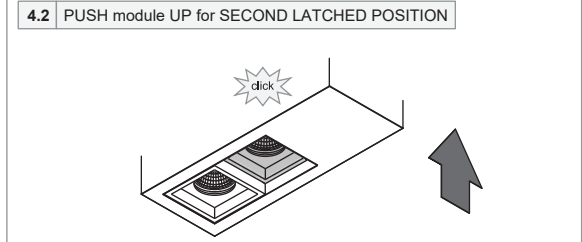

Qbini surface box 2x LED dali GI

131204XX

PREVENTING ELECTROSTATIC DAMAGE

A discharge of static electricity may damage sensitive components. Always be properly grounded when touching leads or circuitry inside the luminaire. Use a wrist strap connected by a ground cord to the housing. Avoid touching the light sources with bare hands.