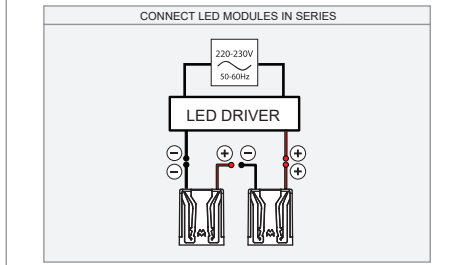

Qbini surface box 2x LED dali GI

131204XX

PREVENTING ELECTROSTATIC DAMAGE

A discharge of static electricity may damage sensitive components. Always be properly grounded when touching leads or circuitry inside the luminaire. Use a wrist strap connected by a ground cord to the housing. Avoid touching the light sources with bare hands.