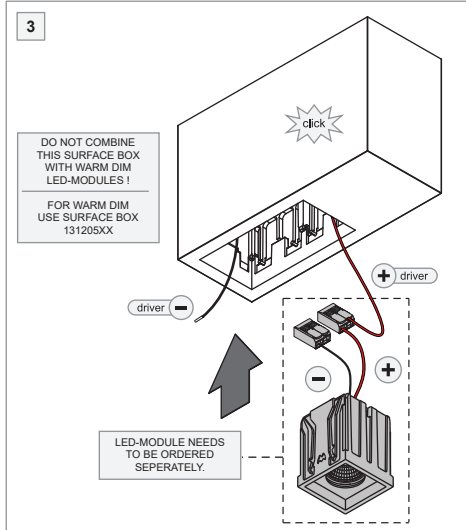

Qbini surface box 2x LED dali GI

131204XX

PREVENTING ELECTROSTATIC DAMAGE

A discharge of static electricity may damage sensitive components. Always be properly grounded when touching leads or circuitry inside the luminaire. Use a wrist strap connected by a ground cord to the housing. Avoid touching the light sources with bare hands.