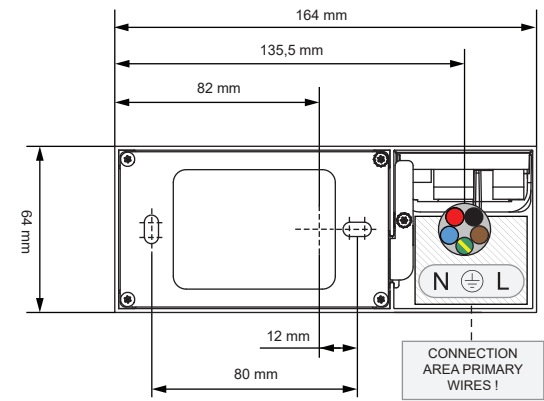

Qbini surface box 2x LED dali GI

131204XX

PREVENTING ELECTROSTATIC DAMAGE

A discharge of static electricity may damage sensitive components. Always be properly grounded when touching leads or circuitry inside the luminaire. Use a wrist strap connected by a ground cord to the housing. Avoid touching the light sources with bare hands.