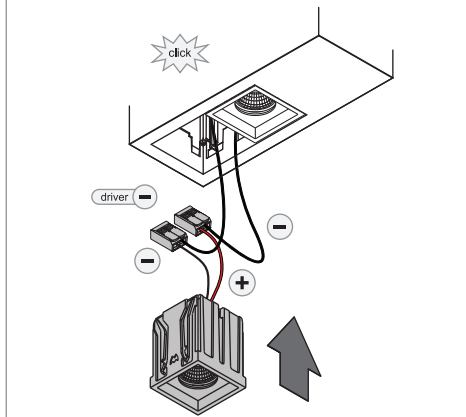

Qbini surface box 2x LED dali GI

131204XX

PREVENTING ELECTROSTATIC DAMAGE

A discharge of static electricity may damage sensitive components. Always be properly grounded when touching leads or circuitry inside the luminaire. Use a wrist strap connected by a ground cord to the housing. Avoid touching the light sources with bare hands.