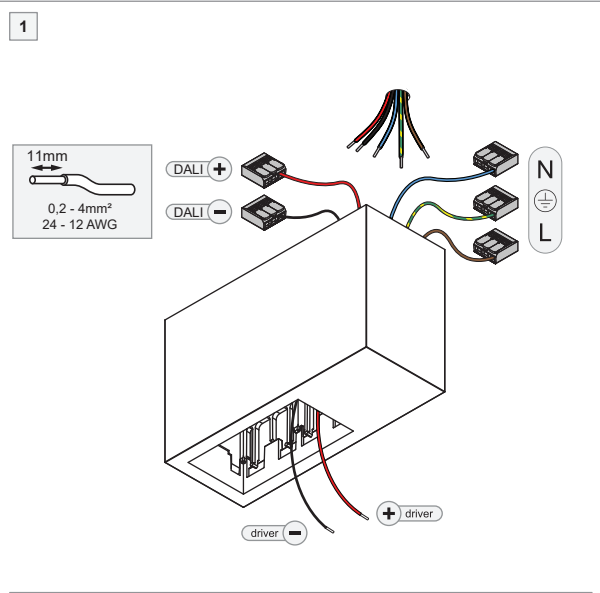

Qbini surface box 2x LED dali GI

131204XX

PREVENTING ELECTROSTATIC DAMAGE

A discharge of static electricity may damage sensitive components. Always be properly grounded when touching leads or circuitry inside the luminaire. Use a wrist strap connected by a ground cord to the housing. Avoid touching the light sources with bare hands.