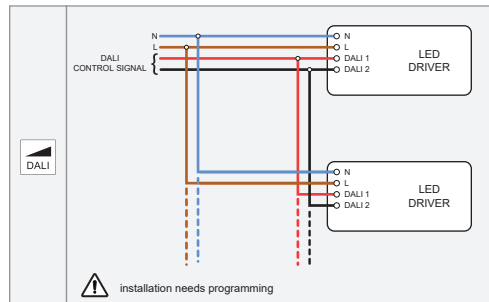

Qbini surface box 2x LED dali GI

131204XX

PREVENTING ELECTROSTATIC DAMAGE

A discharge of static electricity may damage sensitive components. Always be properly grounded when touching leads or circuitry inside the luminaire. Use a wrist strap connected by a ground cord to the housing. Avoid touching the light sources with bare hands.