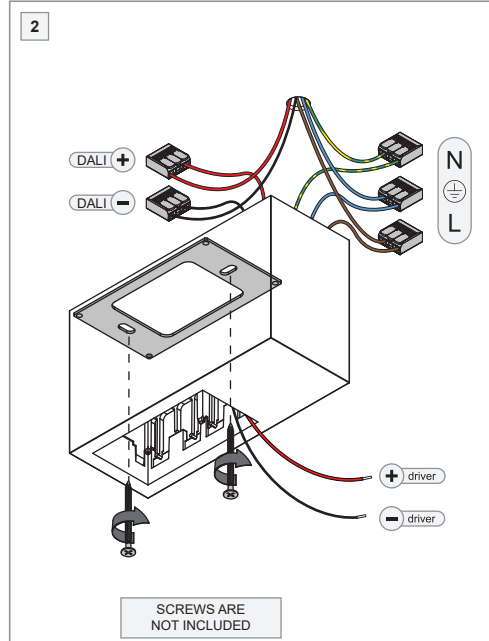

Qbini surface box 2x LED dali GI

131204XX

PREVENTING ELECTROSTATIC DAMAGE

A discharge of static electricity may damage sensitive components. Always be properly grounded when touching leads or circuitry inside the luminaire. Use a wrist strap connected by a ground cord to the housing. Avoid touching the light sources with bare hands.