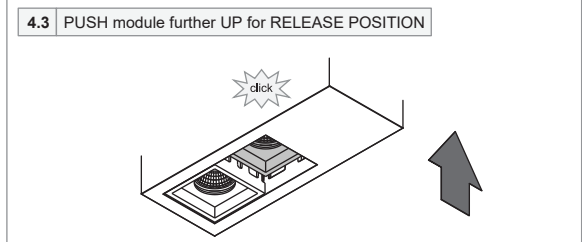

Qbini surface box 2x LED dali GI

131204XX

PREVENTING ELECTROSTATIC DAMAGE

A discharge of static electricity may damage sensitive components. Always be properly grounded when touching leads or circuitry inside the luminaire. Use a wrist strap connected by a ground cord to the housing. Avoid touching the light sources with bare hands.