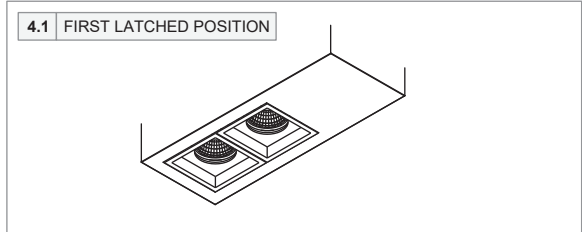

Qbini surface box 2x LED dali GI

131204XX

PREVENTING ELECTROSTATIC DAMAGE

A discharge of static electricity may damage sensitive components. Always be properly grounded when touching leads or circuitry inside the luminaire. Use a wrist strap connected by a ground cord to the housing. Avoid touching the light sources with bare hands.