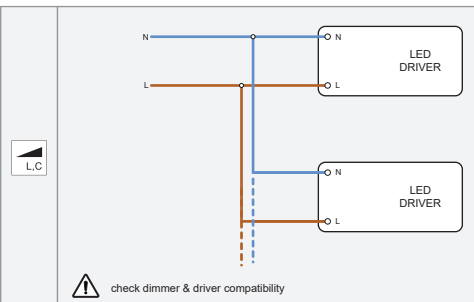

Qbini surface box 2x LED warm dim Tre dim GI

131205XX

PREVENTING ELECTROSTATIC DAMAGE

A discharge of static electricity may damage sensitive components. Always be properly grounded when touching leads or circuitry inside the luminaire. Use a wrist strap connected by a ground cord to the housing. Avoid touching the light sources with bare hands.