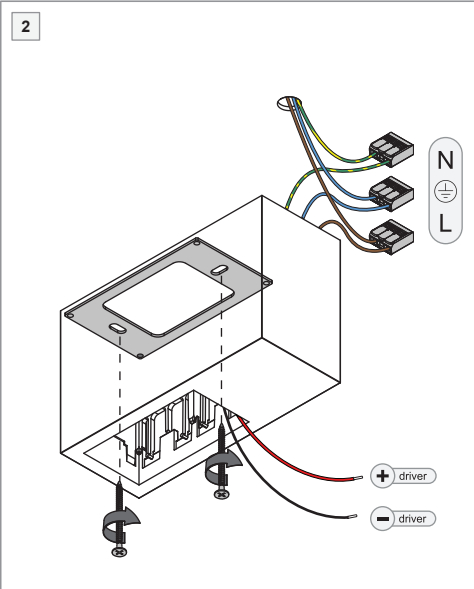

Qbini surface box 2x LED warm dim Tre dim GI

131205XX

PREVENTING ELECTROSTATIC DAMAGE

A discharge of static electricity may damage sensitive components. Always be properly grounded when touching leads or circuitry inside the luminaire. Use a wrist strap connected by a ground cord to the housing. Avoid touching the light sources with bare hands.