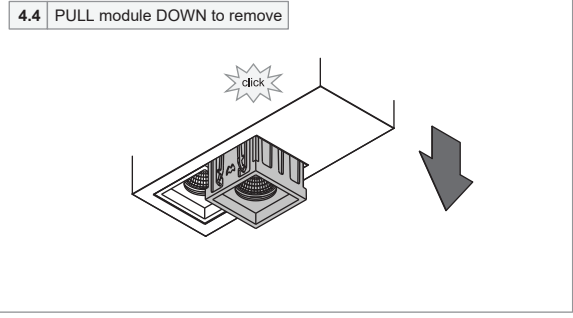

Qbini surface box 2x LED warm dim Tre dim GI

131205XX

PREVENTING ELECTROSTATIC DAMAGE

A discharge of static electricity may damage sensitive components. Always be properly grounded when touching leads or circuitry inside the luminaire. Use a wrist strap connected by a ground cord to the housing. Avoid touching the light sources with bare hands.