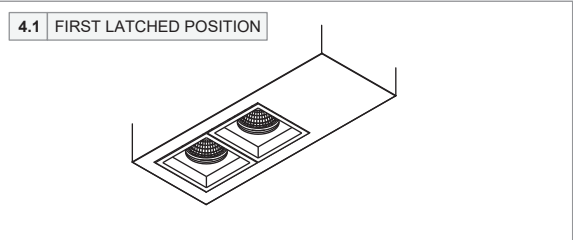

Qbini surface box 2x LED warm dim Tre dim GI

131205XX

PREVENTING ELECTROSTATIC DAMAGE

A discharge of static electricity may damage sensitive components. Always be properly grounded when touching leads or circuitry inside the luminaire. Use a wrist strap connected by a ground cord to the housing. Avoid touching the light sources with bare hands.