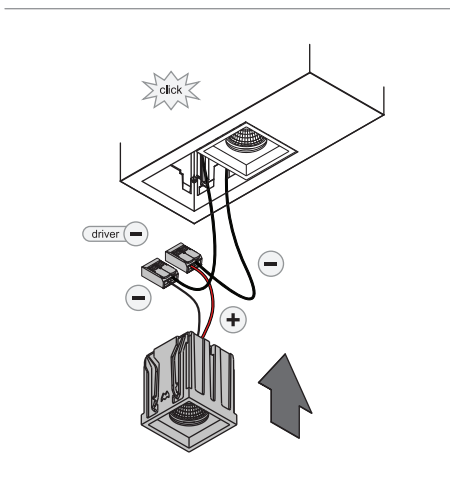

Qbini surface box 2x LED warm dim Tre dim GI

131205XX

PREVENTING ELECTROSTATIC DAMAGE

A discharge of static electricity may damage sensitive components. Always be properly grounded when touching leads or circuitry inside the luminaire. Use a wrist strap connected by a ground cord to the housing. Avoid touching the light sources with bare hands.