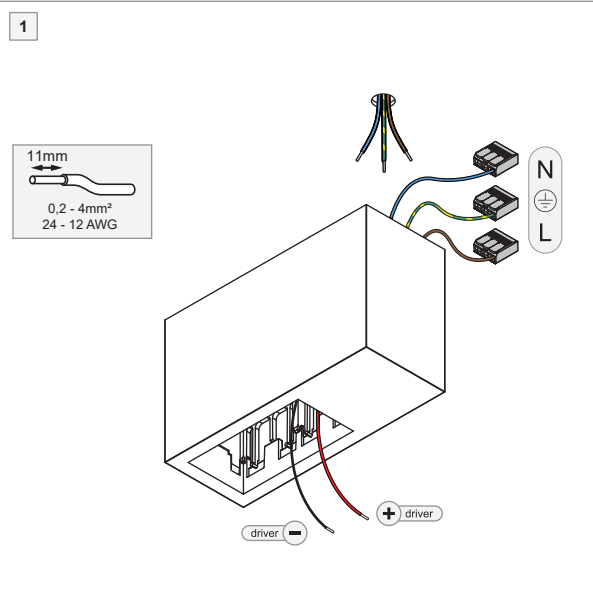

Qbini surface box 2x LED warm dim Tre dim GI

131205XX

PREVENTING ELECTROSTATIC DAMAGE

A discharge of static electricity may damage sensitive components. Always be properly grounded when touching leads or circuitry inside the luminaire. Use a wrist strap connected by a ground cord to the housing. Avoid touching the light sources with bare hands.