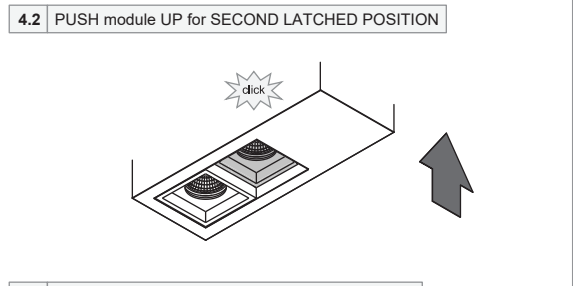

Qbini surface box 2x LED warm dim Tre dim GI

131205XX

PREVENTING ELECTROSTATIC DAMAGE

A discharge of static electricity may damage sensitive components. Always be properly grounded when touching leads or circuitry inside the luminaire. Use a wrist strap connected by a ground cord to the housing. Avoid touching the light sources with bare hands.