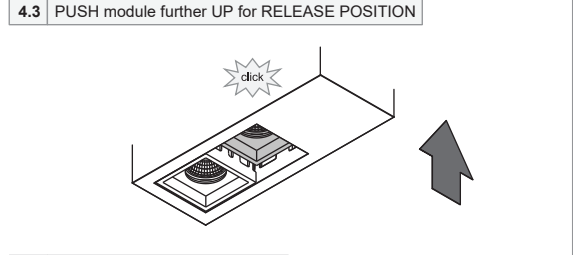

Qbini surface box 2x LED warm dim Tre dim GI

131205XX

PREVENTING ELECTROSTATIC DAMAGE

A discharge of static electricity may damage sensitive components. Always be properly grounded when touching leads or circuitry inside the luminaire. Use a wrist strap connected by a ground cord to the housing. Avoid touching the light sources with bare hands.