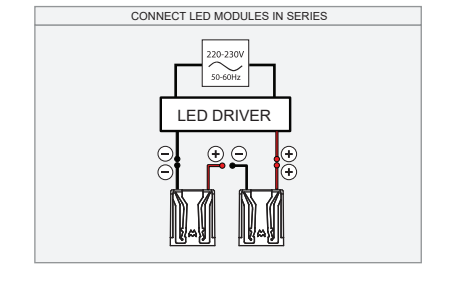

Qbini surface box 2x LED warm dim Tre dim GI

131205XX

PREVENTING ELECTROSTATIC DAMAGE

A discharge of static electricity may damage sensitive components. Always be properly grounded when touching leads or circuitry inside the luminaire. Use a wrist strap connected by a ground cord to the housing. Avoid touching the light sources with bare hands.