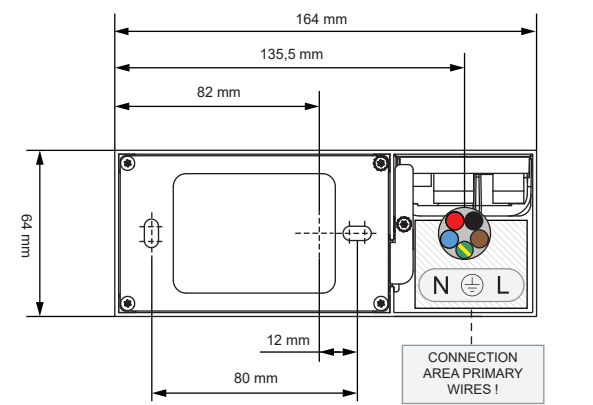

Qbini surface box 2x LED warm dim Tre dim GI

131205XX

PREVENTING ELECTROSTATIC DAMAGE

A discharge of static electricity may damage sensitive components. Always be properly grounded when touching leads or circuitry inside the luminaire. Use a wrist strap connected by a ground cord to the housing. Avoid touching the light sources with bare hands.