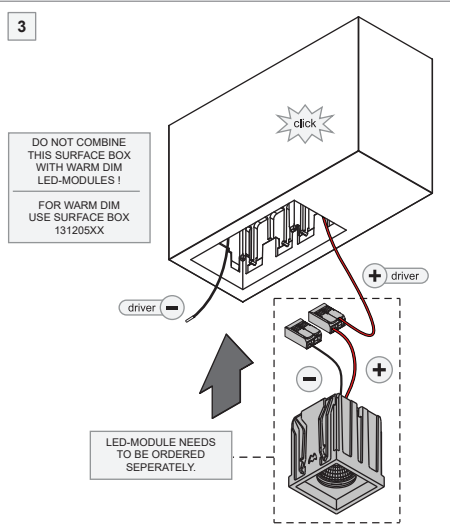

Qbini surface box 2x LED warm dim Tre dim GI

131205XX

PREVENTING ELECTROSTATIC DAMAGE

A discharge of static electricity may damage sensitive components. Always be properly grounded when touching leads or circuitry inside the luminaire. Use a wrist strap connected by a ground cord to the housing. Avoid touching the light sources with bare hands.