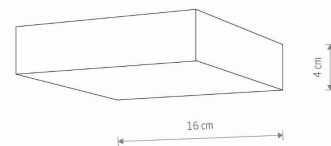

LUMINAIRE MODEL

LID SQUARE LED 25W
10425

CATALOGUE GROUP
COUNTRY OF ORIGIN

—
MADE IN P.R.C.

LIGHT SOURCE **LED**
 LIGHT SOURCES TYPE **Integrated**
 MAXIMUM WATTAGE **25W**
 LAMP INCLUDES SOURCE OF LIGHT **Yes**
 IP **IP20**
Interior use
 LIFETIME **30000h**

THIS PRODUCT 10425 CONTAINS A LIGHT SOURCE 11074 OF ENERGY EFFICIENCY CLASS: E

PACKAGE DIMENSIONS **17cm/17cm/5cm**
(L/W/H)

NET/GROSS WEIGHT **0.26kg/0.33kg**

ASSEMBLY METHOD **Direct assembly**

LEADING/SUPPLEMENTARY COLOR **Black,White**

MATERIALS **Plastic**

STYLE **Modern**

ELECTRICAL SECURITY CLASS **II**

POWER SUPPLY **~220-230V/50/60Hz**

DIMENSIONS

5 9 0 3 1 3 9 1 0 4 2 5 8

Item No.	POWER	COLOR TEMP	LUMEN	BEAM ANGLE	CRI	IP	LED BRAND	DRIVER BRAND	LIFETIME	WARRANTY
10425	25W	3000K	1600lm	120°	>80	IP20	—	—	30000h	—