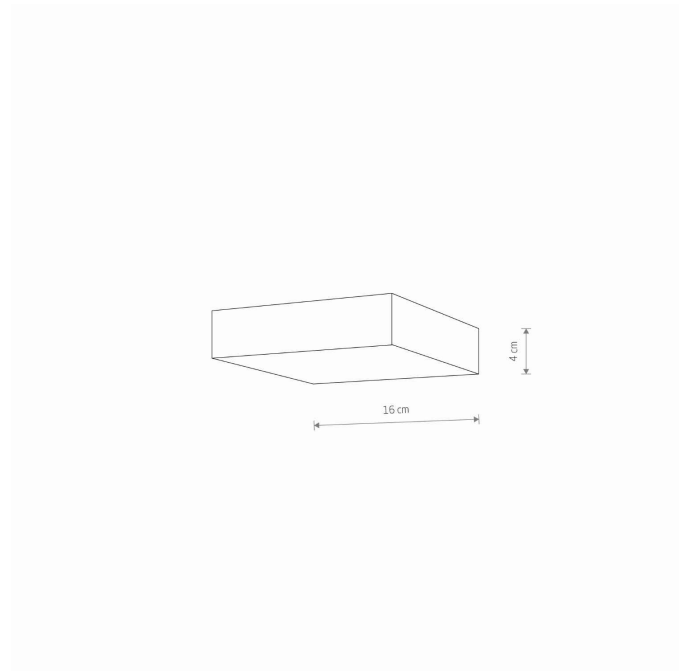

LUMINAIRE MODEL

LID SQUARE LED 25W
10425

CATALOGUE GROUP
COUNTRY OF ORIGIN

—
MADE IN P.R.C.

LIGHT SOURCE **LED**
 LIGHT SOURCES TYPE **Integrated**
 MAXIMUM WATTAGE **25W**
 LAMP INCLUDES SOURCE OF LIGHT **Yes**
 IP **IP20**
Interior use
 LIFETIME **30000h**

THIS PRODUCT 10425 CONTAINS A LIGHT SOURCE 11074 OF ENERGY EFFICIENCY CLASS: E

PACKAGE DIMENSIONS **17cm/17cm/5cm**
(L/W/H)

NET/GROSS WEIGHT **0.26kg/0.33kg**

ASSEMBLY METHOD **Direct assembly**

LEADING/SUPPLEMENTARY COLOR **Black,White**

MATERIALS **Plastic**

STYLE **Modern**

ELECTRICAL SECURITY CLASS **II**

POWER SUPPLY **~220-230V/50/60Hz**

DIMENSIONS

5 9 0 3 1 3 9 1 0 4 2 5 8

Item No.	POWER	COLOR TEMP	LUMEN	BEAM ANGLE	CRI	IP	LED BRAND	DRIVER BRAND	LIFETIME	WARRANTY
10425	25W	3000K	1600lm	120°	>80	IP20	—	—	30000h	—