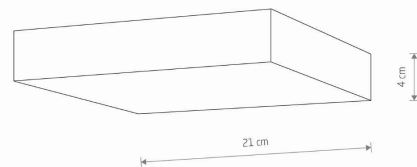

LUMINAIRE MODEL	LID SQUARE LED 35W	CATALOGUE GROUP	—
	10426	COUNTRY OF ORIGIN	MADE IN P.R.C.

LIGHT SOURCE	LED
LIGHT SOURCES TYPE	Integrated
MAXIMUM WATTAGE	35W
LAMP INCLUDES SOURCE OF LIGHT	Yes
IP	IP20
	Interior use
LIFETIME	30000h

THIS PRODUCT 10426 CONTAINS A LIGHT SOURCE 11075 OF ENERGY EFFICIENCY CLASS: E

PACKAGE DIMENSIONS (L/W/H)	22cm/22cm/5cm
NET/GROSS WEIGHT	0.49kg/0.58kg
ASSEMBLY METHOD	Direct assembly
LEADING/SUPPLEMENTARY COLOR	Black,White
MATERIALS	Plastic
STYLE	Modern
ELECTRICAL SECURITY CLASS	II
POWER SUPPLY	~220-230V/50/60Hz

DIMENSIONS

Item No.	POWER	COLOR TEMP	LUMEN	BEAM ANGLE	CRI	IP	LED BRAND	DRIVER BRAND	LIFETIME	WARRANTY
10426	35W	3000K	2700lm	120°	>80	IP20	—	—	30000h	—