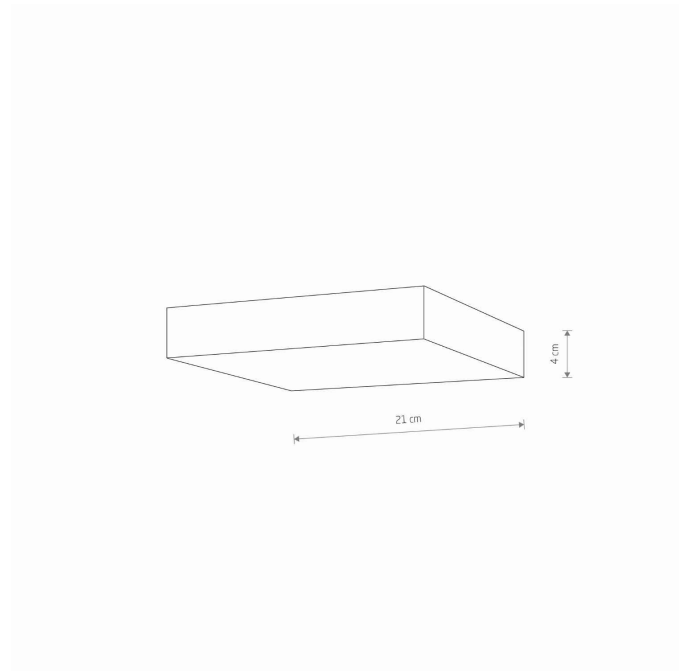

LUMINAIRE MODEL	LID SQUARE LED 35W	CATALOGUE GROUP	—
	10426	COUNTRY OF ORIGIN	MADE IN P.R.C.

LIGHT SOURCE	LED
LIGHT SOURCES TYPE	Integrated
MAXIMUM WATTAGE	35W
LAMP INCLUDES SOURCE OF LIGHT	Yes
IP	IP20
	Interior use
LIFETIME	30000h

THIS PRODUCT 10426 CONTAINS A LIGHT SOURCE 11075 OF ENERGY EFFICIENCY CLASS: E

PACKAGE DIMENSIONS (L/W/H)	22cm/22cm/5cm
NET/GROSS WEIGHT	0.49kg/0.58kg
ASSEMBLY METHOD	Direct assembly
LEADING/SUPPLEMENTARY COLOR	Black,White
MATERIALS	Plastic
STYLE	Modern
ELECTRICAL SECURITY CLASS	II
POWER SUPPLY	~220-230V/50/60Hz

DIMENSIONS

Item No.	POWER	COLOR TEMP	LUMEN	BEAM ANGLE	CRI	IP	LED BRAND	DRIVER BRAND	LIFETIME	WARRANTY
10426	35W	3000K	2700lm	120°	>80	IP20	—	—	30000h	—