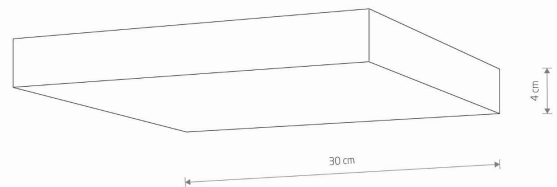

LUMINAIRE MODEL

**LID SQUARE LED 50W**  
**10427**

CATALOGUE GROUP  
COUNTRY OF ORIGIN

—  
**MADE IN P.R.C.**

LIGHT SOURCE **LED**  
 LIGHT SOURCES TYPE **Integrated**  
 MAXIMUM WATTAGE **50W**  
 LAMP INCLUDES SOURCE OF LIGHT **Yes**  
 IP **IP20**  
**Interior use**  
 LIFETIME **30000h**

THIS PRODUCT 10427 CONTAINS A LIGHT SOURCE 11076 OF ENERGY EFFICIENCY CLASS: E

PACKAGE DIMENSIONS **30.5cm/30.5cm/5cm**  
(L/W/H)

NET/GROSS WEIGHT **0.88kg/1.03kg**

ASSEMBLY METHOD **Direct assembly**

LEADING/SUPPLEMENTARY COLOR **Black,White**

MATERIALS **Plastic**

STYLE **Modern**

ELECTRICAL SECURITY CLASS **II**

POWER SUPPLY **~220-230V/50/60Hz**

DIMENSIONS

5 903139104272

Item No.	POWER	COLOR TEMP	LUMEN	BEAM ANGLE	CRI	IP	LED BRAND	DRIVER BRAND	LIFETIME	WARRANTY
10427	50W	3000K	4300lm	120°	>80	IP20	—	—	30000h	—