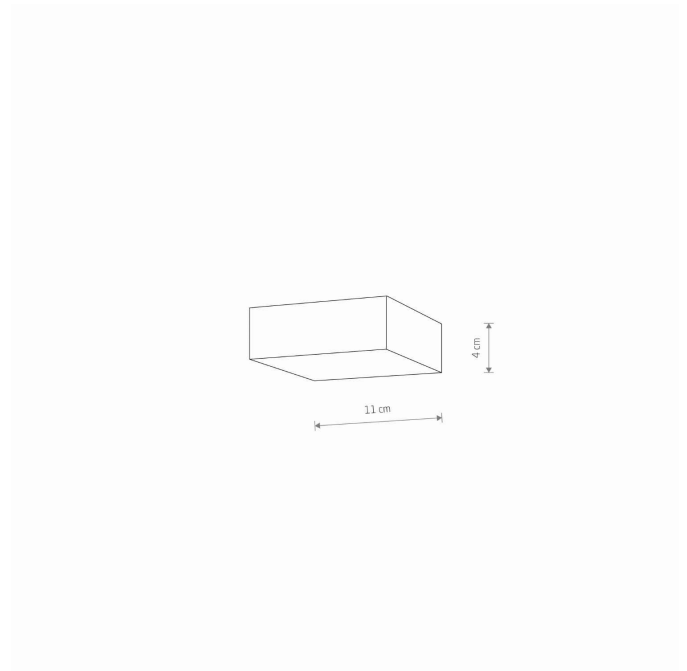

LUMINAIRE MODEL	LID SQUARE LED 15W	CATALOGUE GROUP	—
	10428	COUNTRY OF ORIGIN	MADE IN P.R.C.

LIGHT SOURCE	LED
LIGHT SOURCES TYPE	Integrated
MAXIMUM WATTAGE	15W
LAMP INCLUDES SOURCE OF LIGHT	Yes
IP	IP20
	Interior use
LIFETIME	30000h

THIS PRODUCT 10428 CONTAINS A LIGHT SOURCE 11077 OF ENERGY EFFICIENCY CLASS: D

PACKAGE DIMENSIONS (L/W/H)	12cm/12cm/5cm
NET/GROSS WEIGHT	0.15kg/0.2kg
ASSEMBLY METHOD	Direct assembly
LEADING/SUPPLEMENTARY COLOR	White
MATERIALS	Plastic
STYLE	Modern
ELECTRICAL SECURITY CLASS	II
POWER SUPPLY	~220-230V/50/60Hz

DIMENSIONS

5 9 0 3 1 3 9 1 0 4 2 8 9

Item No.	POWER	COLOR TEMP	LUMEN	BEAM ANGLE	CRI	IP	LED BRAND	DRIVER BRAND	LIFETIME	WARRANTY
10428	15W	4000K	1600lm	120°	>80	IP20	—	—	30000h	—