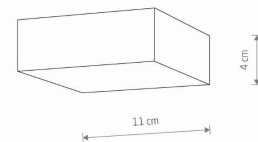

LUMINAIRE MODEL	LID SQUARE LED 15W	CATALOGUE GROUP	—
	10428	COUNTRY OF ORIGIN	MADE IN P.R.C.

LIGHT SOURCE	LED
LIGHT SOURCES TYPE	Integrated
MAXIMUM WATTAGE	15W
LAMP INCLUDES SOURCE OF LIGHT	Yes
IP	IP20
	Interior use
LIFETIME	30000h

THIS PRODUCT 10428 CONTAINS A LIGHT SOURCE 11077 OF ENERGY EFFICIENCY CLASS: D

PACKAGE DIMENSIONS (L/W/H)	12cm/12cm/5cm
NET/GROSS WEIGHT	0.15kg/0.2kg
ASSEMBLY METHOD	Direct assembly
LEADING/SUPPLEMENTARY COLOR	White
MATERIALS	Plastic
STYLE	Modern
ELECTRICAL SECURITY CLASS	II
POWER SUPPLY	~220-230V/50/60Hz

DIMENSIONS

5 9 0 3 1 3 9 1 0 4 2 8 9

Item No.	POWER	COLOR TEMP	LUMEN	BEAM ANGLE	CRI	IP	LED BRAND	DRIVER BRAND	LIFETIME	WARRANTY
10428	15W	4000K	1600lm	120°	>80	IP20	—	—	30000h	—