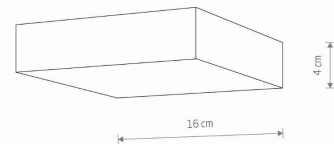

LUMINAIRE MODEL **LID SQUARE LED 25W 10421** CATALOGUE GROUP **—**
COUNTRY OF ORIGIN **MADE IN P.R.C.**

LIGHT SOURCE **LED**
LIGHT SOURCES TYPE **Integrated**
MAXIMUM WATTAGE **25W**
LAMP INCLUDES SOURCE OF LIGHT **Yes**
IP **IP20**
Interior use
LIFETIME **30000h**

THIS PRODUCT 10421 CONTAINS A LIGHT SOURCE 11074 OF ENERGY EFFICIENCY CLASS: E

PACKAGE DIMENSIONS **17cm/17cm/5cm**
(L/W/H)
NET/GROSS WEIGHT **0.26kg/0.33kg**
ASSEMBLY METHOD **Direct assembly**
LEADING/SUPPLEMENTARY COLOR **White**
MATERIALS **Plastic**
STYLE **Modern**
ELECTRICAL SECURITY CLASS **II**
POWER SUPPLY **~220-230V/50/60Hz**

DIMENSIONS

Item No.	POWER	COLOR TEMP	LUMEN	BEAM ANGLE	CRI	IP	LED BRAND	DRIVER BRAND	LIFETIME	WARRANTY
10421	25W	3000K	1900lm	120°	>80	IP20	—	—	30000h	—