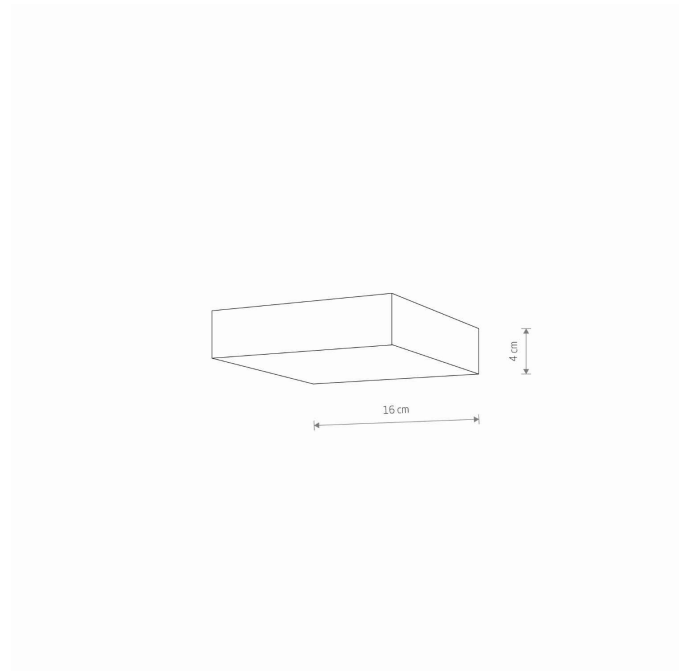

LUMINAIRE MODEL **LID SQUARE LED 25W 10421** CATALOGUE GROUP **—**
COUNTRY OF ORIGIN **MADE IN P.R.C.**

LIGHT SOURCE **LED**
LIGHT SOURCES TYPE **Integrated**
MAXIMUM WATTAGE **25W**
LAMP INCLUDES SOURCE OF LIGHT **Yes**
IP **IP20**
Interior use
LIFETIME **30000h**

THIS PRODUCT 10421 CONTAINS A LIGHT SOURCE 11074 OF ENERGY EFFICIENCY CLASS: E

PACKAGE DIMENSIONS **17cm/17cm/5cm**
(L/W/H)
NET/GROSS WEIGHT **0.26kg/0.33kg**
ASSEMBLY METHOD **Direct assembly**
LEADING/SUPPLEMENTARY COLOR **White**
MATERIALS **Plastic**
STYLE **Modern**
ELECTRICAL SECURITY CLASS **II**
POWER SUPPLY **~220-230V/50/60Hz**

DIMENSIONS

Item No.	POWER	COLOR TEMP	LUMEN	BEAM ANGLE	CRI	IP	LED BRAND	DRIVER BRAND	LIFETIME	WARRANTY
10421	25W	3000K	1900lm	120°	>80	IP20	—	—	30000h	—