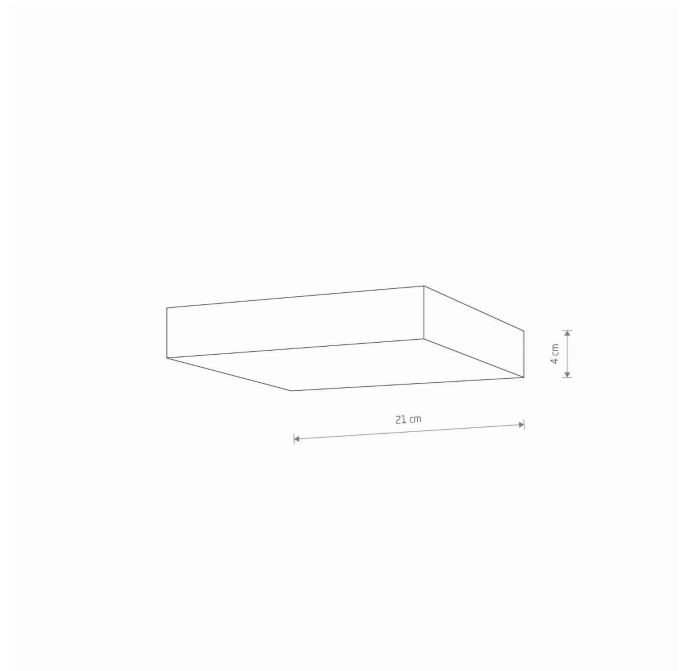

LUMINAIRE MODEL

LID SQUARE LED 35W
10422

CATALOGUE GROUP
COUNTRY OF ORIGIN

—
MADE IN P.R.C.

LIGHT SOURCE **LED**
 LIGHT SOURCES TYPE **Integrated**
 MAXIMUM WATTAGE **35W**
 LAMP INCLUDES SOURCE OF LIGHT **Yes**
 IP **IP20**
Interior use
 LIFETIME **30000h**

THIS PRODUCT 10422 CONTAINS A LIGHT SOURCE 11075 OF ENERGY EFFICIENCY CLASS: E

PACKAGE DIMENSIONS **22cm/22cm/5cm**
(L/W/H)

NET/GROSS WEIGHT **0.49kg/0.58kg**

ASSEMBLY METHOD **Direct assembly**

LEADING/SUPPLEMENTARY COLOR **White**

MATERIALS **Plastic**

STYLE **Modern**

ELECTRICAL SECURITY CLASS **II**

POWER SUPPLY **~220-230V/50/60Hz**

DIMENSIONS

5 9 0 3 1 3 9 1 0 4 2 2 7

Item No.	POWER	COLOR TEMP	LUMEN	BEAM ANGLE	CRI	IP	LED BRAND	DRIVER BRAND	LIFETIME	WARRANTY
10422	35W	3000K	3100lm	120°	>80	IP20	—	—	30000h	—