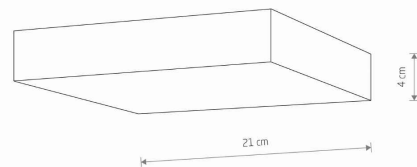

LUMINAIRE MODEL

LID SQUARE LED 35W
10422

CATALOGUE GROUP
COUNTRY OF ORIGIN

—
MADE IN P.R.C.

LIGHT SOURCE **LED**
 LIGHT SOURCES TYPE **Integrated**
 MAXIMUM WATTAGE **35W**
 LAMP INCLUDES SOURCE OF LIGHT **Yes**
 IP **IP20**
Interior use
 LIFETIME **30000h**

THIS PRODUCT 10422 CONTAINS A LIGHT SOURCE 11075 OF ENERGY EFFICIENCY CLASS: E

PACKAGE DIMENSIONS **22cm/22cm/5cm**
(L/W/H)

NET/GROSS WEIGHT **0.49kg/0.58kg**

ASSEMBLY METHOD **Direct assembly**

LEADING/SUPPLEMENTARY COLOR **White**

MATERIALS **Plastic**

STYLE **Modern**

ELECTRICAL SECURITY CLASS **II**

POWER SUPPLY **~220-230V/50/60Hz**

DIMENSIONS

5 9 0 3 1 3 9 1 0 4 2 2 7

Item No.	POWER	COLOR TEMP	LUMEN	BEAM ANGLE	CRI	IP	LED BRAND	DRIVER BRAND	LIFETIME	WARRANTY
10422	35W	3000K	3100lm	120°	>80	IP20	—	—	30000h	—