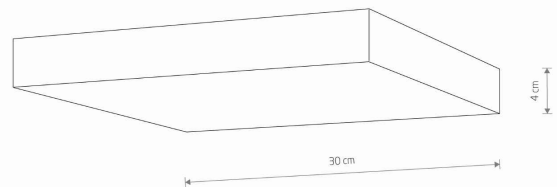

LUMINAIRE MODEL

**LID SQUARE LED 50W**  
**10423**

CATALOGUE GROUP  
COUNTRY OF ORIGIN

—  
**MADE IN P.R.C.**

LIGHT SOURCE **LED**  
 LIGHT SOURCES TYPE **Integrated**  
 MAXIMUM WATTAGE **50W**  
 LAMP INCLUDES SOURCE OF LIGHT **Yes**  
 IP **IP20**  
**Interior use**  
 LIFETIME **30000h**

THIS PRODUCT 10423 CONTAINS A LIGHT SOURCE 11076 OF ENERGY EFFICIENCY CLASS: E

PACKAGE DIMENSIONS **30.5cm/30.5cm/5cm**  
(L/W/H)

NET/GROSS WEIGHT **0.88kg/1.03kg**

ASSEMBLY METHOD **Direct assembly**

LEADING/SUPPLEMENTARY COLOR **White**

MATERIALS **Plastic**

STYLE **Modern**

ELECTRICAL SECURITY CLASS **II**

POWER SUPPLY **~220-230V/50/60Hz**

DIMENSIONS

5 9 0 3 1 3 9 1 0 4 2 3 4

Item No.	POWER	COLOR TEMP	LUMEN	BEAM ANGLE	CRI	IP	LED BRAND	DRIVER BRAND	LIFETIME	WARRANTY
10423	50W	3000K	4600lm	120°	>80	IP20	—	—	30000h	—