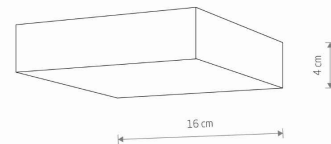

LUMINAIRE MODEL **LID SQUARE LED 25W 10434** CATALOGUE GROUP **—**
COUNTRY OF ORIGIN **MADE IN P.R.C.**

LIGHT SOURCE **LED**
LIGHT SOURCES TYPE **Integrated**
MAXIMUM WATTAGE **25W**
LAMP INCLUDES SOURCE OF LIGHT **Yes**
IP **IP20**
Interior use
LIFETIME **30000h**

THIS PRODUCT 10434 CONTAINS A LIGHT SOURCE 11078 OF ENERGY EFFICIENCY CLASS: E

PACKAGE DIMENSIONS **17cm/17cm/5cm**
(L/W/H)
NET/GROSS WEIGHT **0.26kg/0.33kg**
ASSEMBLY METHOD **Direct assembly**
LEADING/SUPPLEMENTARY COLOR **Black,White**
MATERIALS **Plastic**
STYLE **Modern**
ELECTRICAL SECURITY CLASS **II**
POWER SUPPLY **~220-230V/50/60Hz**

DIMENSIONS

Item No.	POWER	COLOR TEMP	LUMEN	BEAM ANGLE	CRI	IP	LED BRAND	DRIVER BRAND	LIFETIME	WARRANTY
10434	25W	4000K	1800lm	120°	>80	IP20	—	—	30000h	—