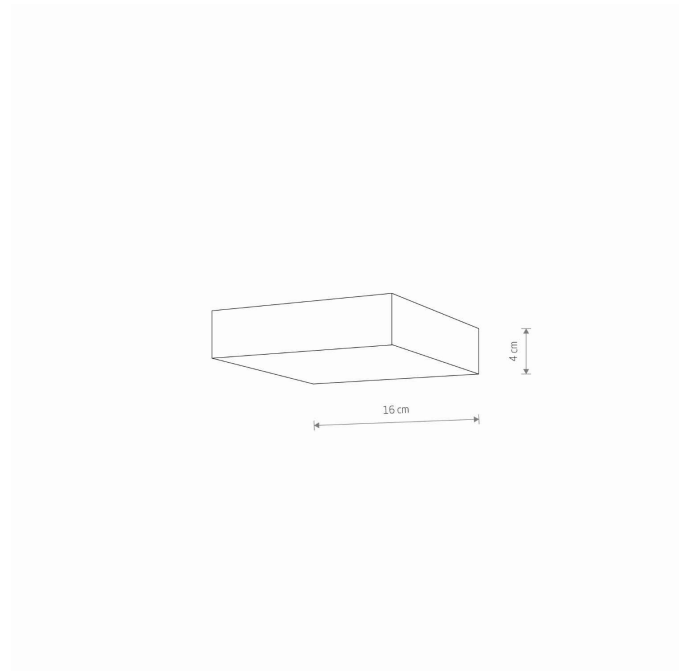

LUMINAIRE MODEL **LID SQUARE LED 25W 10434** CATALOGUE GROUP **—**
COUNTRY OF ORIGIN **MADE IN P.R.C.**

LIGHT SOURCE **LED**
LIGHT SOURCES TYPE **Integrated**
MAXIMUM WATTAGE **25W**
LAMP INCLUDES SOURCE OF LIGHT **Yes**
IP **IP20**
Interior use
LIFETIME **30000h**

THIS PRODUCT 10434 CONTAINS A LIGHT SOURCE 11078 OF ENERGY EFFICIENCY CLASS: E

PACKAGE DIMENSIONS **17cm/17cm/5cm**
(L/W/H)
NET/GROSS WEIGHT **0.26kg/0.33kg**
ASSEMBLY METHOD **Direct assembly**
LEADING/SUPPLEMENTARY COLOR **Black,White**
MATERIALS **Plastic**
STYLE **Modern**
ELECTRICAL SECURITY CLASS **II**
POWER SUPPLY **~220-230V/50/60Hz**

DIMENSIONS

Item No.	POWER	COLOR TEMP	LUMEN	BEAM ANGLE	CRI	IP	LED BRAND	DRIVER BRAND	LIFETIME	WARRANTY
10434	25W	4000K	1800lm	120°	>80	IP20	—	—	30000h	—