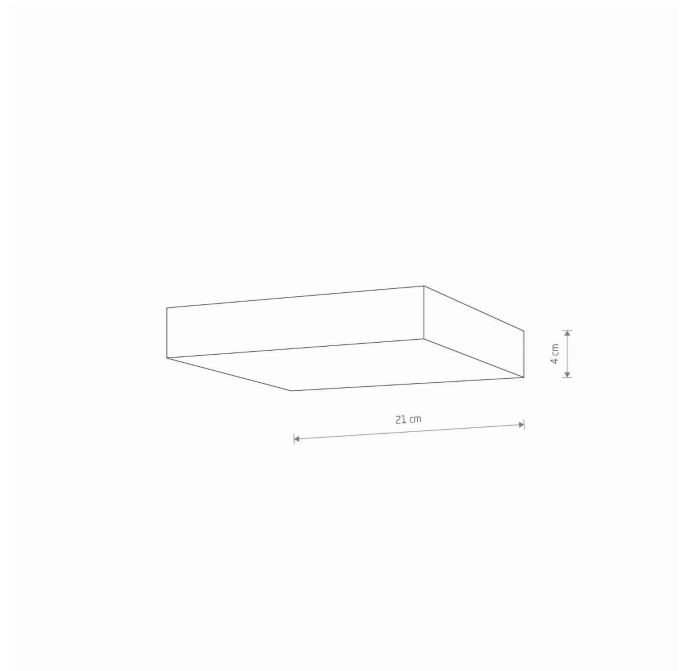

LUMINAIRE MODEL

**LID SQUARE LED 35W**  
**10435**

CATALOGUE GROUP  
COUNTRY OF ORIGIN

—  
**MADE IN P.R.C.**

LIGHT SOURCE **LED**  
 LIGHT SOURCES TYPE **Integrated**  
 MAXIMUM WATTAGE **35W**  
 LAMP INCLUDES SOURCE OF LIGHT **Yes**  
 IP **IP20**  
**Interior use**  
 LIFETIME **30000h**

THIS PRODUCT 10435 CONTAINS A LIGHT SOURCE 11086 OF ENERGY EFFICIENCY CLASS: E

PACKAGE DIMENSIONS **22cm/22cm/5cm**  
(L/W/H)

NET/GROSS WEIGHT **0.49kg/0.58kg**

ASSEMBLY METHOD **Direct assembly**

LEADING/SUPPLEMENTARY COLOR **Black,White**

MATERIALS **Plastic**

STYLE **Modern**

ELECTRICAL SECURITY CLASS **II**

POWER SUPPLY **~220-230V/50/60Hz**

DIMENSIONS

5 903139104357

Item No.	POWER	COLOR TEMP	LUMEN	BEAM ANGLE	CRI	IP	LED BRAND	DRIVER BRAND	LIFETIME	WARRANTY
10435	35W	4000K	3000lm	120°	>80	IP20	—	—	30000h	—