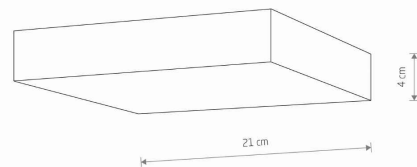

LUMINAIRE MODEL

**LID SQUARE LED 35W**  
**10435**

CATALOGUE GROUP  
COUNTRY OF ORIGIN

—  
**MADE IN P.R.C.**

LIGHT SOURCE **LED**  
 LIGHT SOURCES TYPE **Integrated**  
 MAXIMUM WATTAGE **35W**  
 LAMP INCLUDES SOURCE OF LIGHT **Yes**  
 IP **IP20**  
**Interior use**  
 LIFETIME **30000h**

THIS PRODUCT 10435 CONTAINS A LIGHT SOURCE 11086 OF ENERGY EFFICIENCY CLASS: E

PACKAGE DIMENSIONS **22cm/22cm/5cm**  
(L/W/H)

NET/GROSS WEIGHT **0.49kg/0.58kg**

ASSEMBLY METHOD **Direct assembly**

LEADING/SUPPLEMENTARY COLOR **Black,White**

MATERIALS **Plastic**

STYLE **Modern**

ELECTRICAL SECURITY CLASS **II**

POWER SUPPLY **~220-230V/50/60Hz**

DIMENSIONS

5 903139104357

Item No.	POWER	COLOR TEMP	LUMEN	BEAM ANGLE	CRI	IP	LED BRAND	DRIVER BRAND	LIFETIME	WARRANTY
10435	35W	4000K	3000lm	120°	>80	IP20	—	—	30000h	—