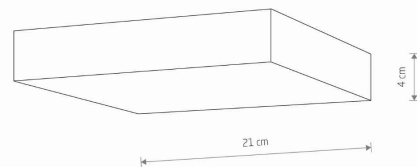

LUMINAIRE MODEL

LID SQUARE LED 35W
10431

CATALOGUE GROUP
COUNTRY OF ORIGIN

—
MADE IN P.R.C.

LIGHT SOURCE **LED**
 LIGHT SOURCES TYPE **Integrated**
 MAXIMUM WATTAGE **35W**
 LAMP INCLUDES SOURCE OF LIGHT **Yes**
 IP **IP20**
Interior use
 LIFETIME **30000h**

THIS PRODUCT 10431 CONTAINS A LIGHT SOURCE 11086 OF ENERGY EFFICIENCY CLASS: E

PACKAGE DIMENSIONS **22cm/22cm/5cm**
(L/W/H)

NET/GROSS WEIGHT **0.49kg/0.58kg**

ASSEMBLY METHOD **Direct assembly**

LEADING/SUPPLEMENTARY COLOR **White**

MATERIALS **Plastic**

STYLE **Modern**

ELECTRICAL SECURITY CLASS **II**

POWER SUPPLY **~220-230V/50/60Hz**

DIMENSIONS

5 9 0 3 1 3 9 1 0 4 3 1 9

Item No.	POWER	COLOR TEMP	LUMEN	BEAM ANGLE	CRI	IP	LED BRAND	DRIVER BRAND	LIFETIME	WARRANTY
10431	35W	4000K	3400lm	120°	>80	IP20	—	—	30000h	—