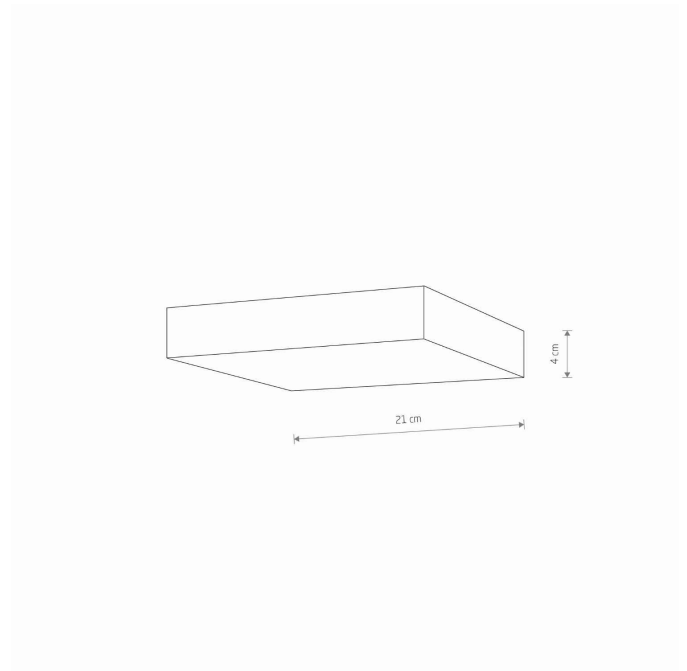

LUMINAIRE MODEL

LID SQUARE LED 35W
10431

CATALOGUE GROUP
COUNTRY OF ORIGIN

—
MADE IN P.R.C.

LIGHT SOURCE **LED**
 LIGHT SOURCES TYPE **Integrated**
 MAXIMUM WATTAGE **35W**
 LAMP INCLUDES SOURCE OF LIGHT **Yes**
 IP **IP20**
Interior use
 LIFETIME **30000h**

THIS PRODUCT 10431 CONTAINS A LIGHT SOURCE 11086 OF ENERGY EFFICIENCY CLASS: E

PACKAGE DIMENSIONS **22cm/22cm/5cm**
(L/W/H)

NET/GROSS WEIGHT **0.49kg/0.58kg**

ASSEMBLY METHOD **Direct assembly**

LEADING/SUPPLEMENTARY COLOR **White**

MATERIALS **Plastic**

STYLE **Modern**

ELECTRICAL SECURITY CLASS **II**

POWER SUPPLY **~220-230V/50/60Hz**

DIMENSIONS

5 9 0 3 1 3 9 1 0 4 3 1 9

Item No.	POWER	COLOR TEMP	LUMEN	BEAM ANGLE	CRI	IP	LED BRAND	DRIVER BRAND	LIFETIME	WARRANTY
10431	35W	4000K	3400lm	120°	>80	IP20	—	—	30000h	—