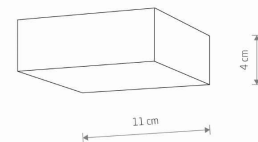

THIS PRODUCT 10433 CONTAINS A LIGHT SOURCE 11077 OF ENERGY EFFICIENCY CLASS: D

PACKAGE DIMENSIONS **12cm/12cm/5cm**
(L/W/H)

NET/GROSS WEIGHT **0.15kg/0.2kg**

ASSEMBLY METHOD **Direct assembly**

LEADING/SUPPLEMENTARY COLOR **Black,White**

MATERIALS **Plastic**

STYLE **Modern**

ELECTRICAL SECURITY CLASS **II**

POWER SUPPLY **~220-230V/50/60Hz**

DIMENSIONS

5 9 0 3 1 3 9 1 0 4 3 3 3

Item No.	POWER	COLOR TEMP	LUMEN	BEAM ANGLE	CRI	IP	LED BRAND	DRIVER BRAND	LIFETIME	WARRANTY
10433	15W	4000K	1300lm	120°	>80	IP20	—	—	30000h	—