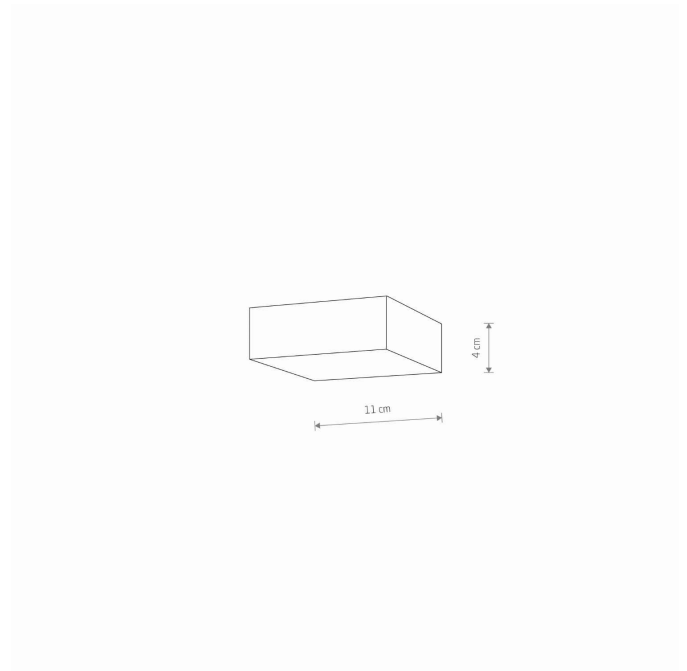

LUMINAIRE MODEL

LID SQUARE LED 15W
10433

CATALOGUE GROUP
COUNTRY OF ORIGIN

—
MADE IN P.R.C.

LIGHT SOURCE **LED**
 LIGHT SOURCES TYPE **Integrated**
 MAXIMUM WATTAGE **15W**
 LAMP INCLUDES SOURCE OF LIGHT **Yes**
 IP **IP20**
Interior use
 LIFETIME **30000h**

THIS PRODUCT 10433 CONTAINS A LIGHT SOURCE 11077 OF ENERGY EFFICIENCY CLASS: D

PACKAGE DIMENSIONS **12cm/12cm/5cm**
(L/W/H)

NET/GROSS WEIGHT **0.15kg/0.2kg**

ASSEMBLY METHOD **Direct assembly**

LEADING/SUPPLEMENTARY COLOR **Black,White**

MATERIALS **Plastic**

STYLE **Modern**

ELECTRICAL SECURITY CLASS **II**

POWER SUPPLY **~220-230V/50/60Hz**

DIMENSIONS

5 9 0 3 1 3 9 1 0 4 3 3 3

Item No.	POWER	COLOR TEMP	LUMEN	BEAM ANGLE	CRI	IP	LED BRAND	DRIVER BRAND	LIFETIME	WARRANTY
10433	15W	4000K	1300lm	120°	>80	IP20	—	—	30000h	—