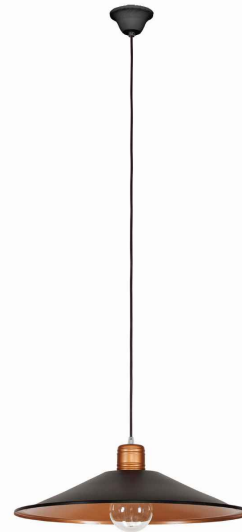

LUMINAIRE MODEL

**GARRET M
6444**

CATALOGUE GROUP
COUNTRY OF ORIGIN

—
MADE IN POLAND

LIGHT SOURCE **E27**
LIGHT SOURCES TYPE **Replaceable**
MAXIMUM WATTAGE **25W only LED**
LAMP INCLUDES SOURCE OF LIGHT **No**
NUMBER OF LIGHT SOURCES **1**
IP **IP20**
Interior use

PACKAGE DIMENSIONS (L/W/H) **51cm/51cm/11cm**

NET/GROSS WEIGHT **1.16kg/1.74kg**

ASSEMBLY METHOD **Hanger**

LEADING/SUPPLEMENTARY COLOR **Chocolate, Copper**

MATERIALS **Painted steel**

STYLE **Industrial**

ELECTRICAL SECURITY CLASS **I**

POWER SUPPLY **~220-230V/50/60Hz**