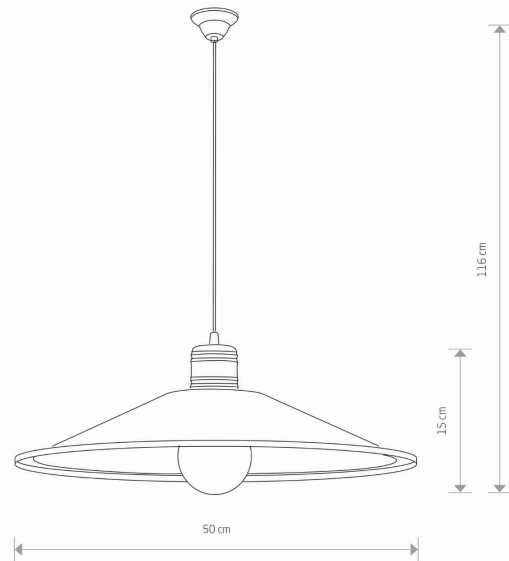

LUMINAIRE MODEL

**GARRET M
6444**

CATALOGUE GROUP
COUNTRY OF ORIGIN

—
MADE IN POLAND

LIGHT SOURCE **E27**
 LIGHT SOURCES TYPE **Replaceable**
 MAXIMUM WATTAGE **25W only LED**
 LAMP INCLUDES SOURCE OF LIGHT **No**
 NUMBER OF LIGHT SOURCES **1**
 IP **IP20**
Interior use

PACKAGE DIMENSIONS (L/W/H) **51cm/51cm/11cm**

NET/GROSS WEIGHT **1.16kg/1.74kg**

ASSEMBLY METHOD **Hanger**

LEADING/SUPPLEMENTARY COLOR **Chocolate, Copper**

MATERIALS **Painted steel**

STYLE **Industrial**

ELECTRICAL SECURITY CLASS **I**

POWER SUPPLY **~220-230V/50/60Hz**

DIMENSIONS

5 903139644495