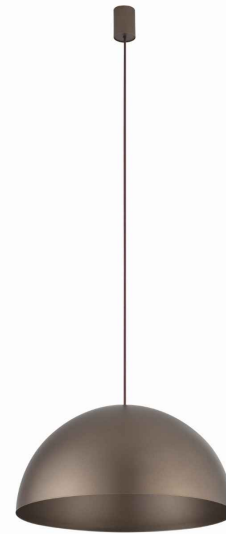

LUMINAIRE MODEL

HEMISPHERE SUPER L
10296

CATALOGUE GROUP
COUNTRY OF ORIGIN

—
MADE IN POLAND

LIGHT SOURCE **GX53**
LIGHT SOURCES TYPE **Replaceable**
MAXIMUM WATTAGE **12W only LED**
LAMP INCLUDES SOURCE OF LIGHT **No**
NUMBER OF LIGHT SOURCES **4**
IP **IP20**
Interior use

PACKAGE DIMENSIONS (L/W/H) **50.4cm/50cm/28.7cm**

NET/GROSS WEIGHT **3.65kg/4.58kg**

ASSEMBLY METHOD **Direct assembly**

LEADING/SUPPLEMENTARY COLOR **Satine
Chocolate**

MATERIALS **Painted steel, Braided cable**

STYLE **Modern**

ELECTRICAL SECURITY CLASS **I**

POWER SUPPLY **~220-230V/50/60Hz**