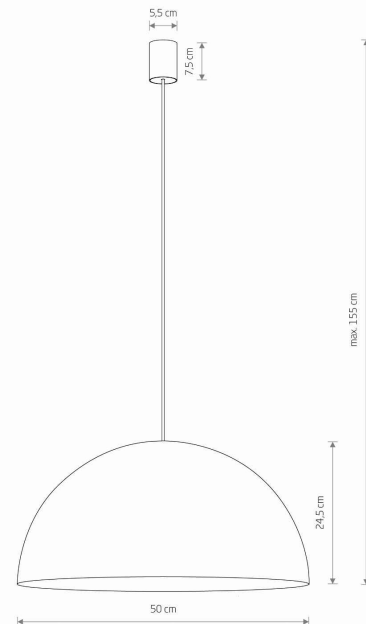

LUMINAIRE MODEL

HEMISPHERE SUPER L
10296

CATALOGUE GROUP
COUNTRY OF ORIGIN

—
MADE IN POLAND

LIGHT SOURCE **GX53**
 LIGHT SOURCES TYPE **Replaceable**
 MAXIMUM WATTAGE **12W only LED**
 LAMP INCLUDES SOURCE OF LIGHT **No**
 NUMBER OF LIGHT SOURCES **4**
 IP **IP20**
Interior use

PACKAGE DIMENSIONS (L/W/H) **50.4cm/50cm/28.7cm**

NET/GROSS WEIGHT **3.65kg/4.58kg**

ASSEMBLY METHOD **Direct assembly**

LEADING/SUPPLEMENTARY COLOR **Satine
Chocolate**

MATERIALS **Painted steel, Braided cable**

STYLE **Modern**

ELECTRICAL SECURITY CLASS **I**

POWER SUPPLY **~220-230V/50/60Hz**

DIMENSIONS

5 9 0 3 1 3 9 1 0 2 9 6 4