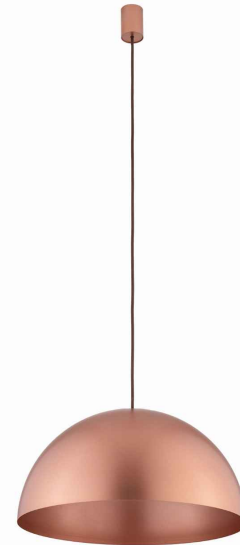

LUMINAIRE MODEL

HEMISPHERE SUPER L
10297

CATALOGUE GROUP
COUNTRY OF ORIGIN

—
MADE IN POLAND

LIGHT SOURCE **GX53**
LIGHT SOURCES TYPE **Replaceable**
MAXIMUM WATTAGE **12W only LED**
LAMP INCLUDES SOURCE OF LIGHT **No**
NUMBER OF LIGHT SOURCES **4**
IP **IP20**
Interior use

PACKAGE DIMENSIONS **50.4cm/50cm/28.7cm**
(L/W/H)

NET/GROSS WEIGHT **3.65kg/4.58kg**

ASSEMBLY METHOD **Direct assembly**

LEADING/SUPPLEMENTARY COLOR **Satine Copper**

MATERIALS **Painted steel, Braided cable**

STYLE **Modern**

ELECTRICAL SECURITY CLASS **I**

POWER SUPPLY **~220-230V/50/60Hz**