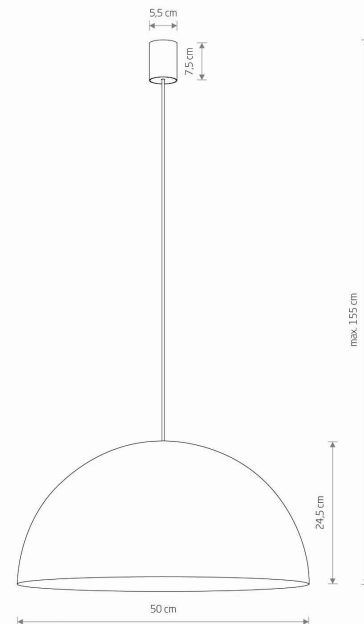

LUMINAIRE MODEL

HEMISPHERE SUPER L
10297

CATALOGUE GROUP
COUNTRY OF ORIGIN

—
MADE IN POLAND

LIGHT SOURCE **GX53**
LIGHT SOURCES TYPE **Replaceable**
MAXIMUM WATTAGE **12W only LED**
LAMP INCLUDES SOURCE OF LIGHT **No**
NUMBER OF LIGHT SOURCES **4**
IP **IP20**
Interior use

PACKAGE DIMENSIONS **50.4cm/50cm/28.7cm**
(L/W/H)

NET/GROSS WEIGHT **3.65kg/4.58kg**

ASSEMBLY METHOD **Direct assembly**

LEADING/SUPPLEMENTARY COLOR **Satine Copper**

MATERIALS **Painted steel, Braided cable**

STYLE **Modern**

ELECTRICAL SECURITY CLASS **I**

POWER SUPPLY **~220-230V/50/60Hz**

DIMENSIONS

5 903139102971

Nowodvorski
LIGHTING

CATALOGUE CARD