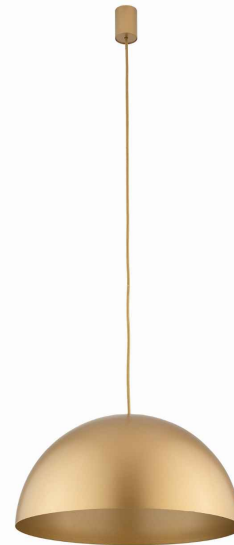

LUMINAIRE MODEL

**HEMISPHERE SUPER L**  
**10298**

CATALOGUE GROUP  
COUNTRY OF ORIGIN

—  
**MADE IN POLAND**

LIGHT SOURCE **GX53**  
 LIGHT SOURCES TYPE **Replaceable**  
 MAXIMUM WATTAGE **12W only LED**  
 LAMP INCLUDES SOURCE OF LIGHT **No**  
 NUMBER OF LIGHT SOURCES **4**  
 IP **IP20**  
**Interior use**

PACKAGE DIMENSIONS **50.4cm/50cm/28.7cm**  
(L/W/H)

NET/GROSS WEIGHT **3.65kg/4.58kg**

ASSEMBLY METHOD **Direct assembly**

LEADING/SUPPLEMENTARY COLOR **Satine Gold**

MATERIALS **Painted steel, Braided cable**

STYLE **Modern**

ELECTRICAL SECURITY CLASS **I**

POWER SUPPLY **~220-230V/50/60Hz**

**DIMENSIONS**

5 903139102988