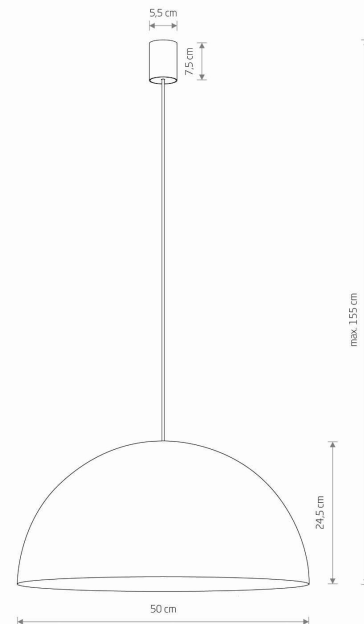

LUMINAIRE MODEL

**HEMISPHERE SUPER L**  
**10298**

CATALOGUE GROUP  
COUNTRY OF ORIGIN

—  
**MADE IN POLAND**

LIGHT SOURCE **GX53**  
 LIGHT SOURCES TYPE **Replaceable**  
 MAXIMUM WATTAGE **12W only LED**  
 LAMP INCLUDES SOURCE OF LIGHT **No**  
 NUMBER OF LIGHT SOURCES **4**  
 IP **IP20**  
**Interior use**

PACKAGE DIMENSIONS **50.4cm/50cm/28.7cm**  
(L/W/H)

NET/GROSS WEIGHT **3.65kg/4.58kg**

ASSEMBLY METHOD **Direct assembly**

LEADING/SUPPLEMENTARY COLOR **Satine Gold**

MATERIALS **Painted steel, Braided cable**

STYLE **Modern**

ELECTRICAL SECURITY CLASS **I**

POWER SUPPLY **~220-230V/50/60Hz**

**DIMENSIONS**

5 903139102988