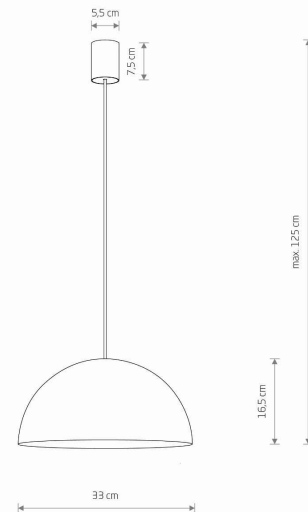

LUMINAIRE MODEL

**HEMISPHERE SUPER S
10616**

CATALOGUE GROUP
COUNTRY OF ORIGIN

—
MADE IN POLAND

LIGHT SOURCE **GX53**
 LIGHT SOURCES TYPE **Replaceable**
 MAXIMUM WATTAGE **12W only LED**
 LAMP INCLUDES SOURCE OF LIGHT **No**
 NUMBER OF LIGHT SOURCES **1**
 IP **IP20**
Interior use

PACKAGE DIMENSIONS **38cm/35.8cm/20.5cm**
(L/W/H)

NET/GROSS WEIGHT **1.3kg/1.8kg**

ASSEMBLY METHOD **Direct assembly**

LEADING/SUPPLEMENTARY COLOR **Satine Gold**

MATERIALS **Painted steel, Braided cable**

STYLE **Modern**

ELECTRICAL SECURITY CLASS **I**

POWER SUPPLY **~220-230V/50/60Hz**

DIMENSIONS

5 903139106160