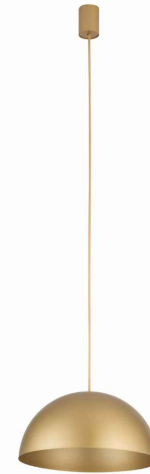

LUMINAIRE MODEL

**HEMISPHERE SUPER S
10616**

CATALOGUE GROUP
COUNTRY OF ORIGIN

—
MADE IN POLAND

LIGHT SOURCE **GX53**
 LIGHT SOURCES TYPE **Replaceable**
 MAXIMUM WATTAGE **12W only LED**
 LAMP INCLUDES SOURCE OF LIGHT **No**
 NUMBER OF LIGHT SOURCES **1**
 IP **IP20**
Interior use

PACKAGE DIMENSIONS **38cm/35.8cm/20.5cm**
(L/W/H)

NET/GROSS WEIGHT **1.3kg/1.8kg**

ASSEMBLY METHOD **Direct assembly**

LEADING/SUPPLEMENTARY COLOR **Satine Gold**

MATERIALS **Painted steel, Braided cable**

STYLE **Modern**

ELECTRICAL SECURITY CLASS **I**

POWER SUPPLY **~220-230V/50/60Hz**

DIMENSIONS

5 903139106160