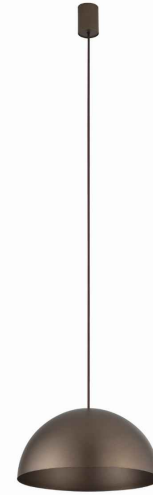

LUMINAIRE MODEL

HEMISPHERE SUPER S
10618

CATALOGUE GROUP
COUNTRY OF ORIGIN

—
MADE IN POLAND

LIGHT SOURCE **GX53**
 LIGHT SOURCES TYPE **Replaceable**
 MAXIMUM WATTAGE **12W only LED**
 LAMP INCLUDES SOURCE OF LIGHT **No**
 NUMBER OF LIGHT SOURCES **1**
 IP **IP20**
Interior use

PACKAGE DIMENSIONS **38cm/35.8cm/20.5cm**
(L/W/H)

NET/GROSS WEIGHT **1.3kg/1.8kg**

ASSEMBLY METHOD **Direct assembly**

LEADING/SUPPLEMENTARY COLOR **Satine**
Chocolate

MATERIALS **Painted steel, Braided cable**

STYLE **Modern**

ELECTRICAL SECURITY CLASS **I**

POWER SUPPLY **~220-230V/50/60Hz**

DIMENSIONS

5 903139106184