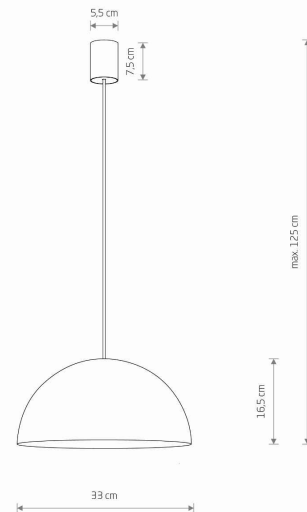

LUMINAIRE MODEL

HEMISPHERE SUPER S
10618

CATALOGUE GROUP
COUNTRY OF ORIGIN

—
MADE IN POLAND

LIGHT SOURCE **GX53**
 LIGHT SOURCES TYPE **Replaceable**
 MAXIMUM WATTAGE **12W only LED**
 LAMP INCLUDES SOURCE OF LIGHT **No**
 NUMBER OF LIGHT SOURCES **1**
 IP **IP20**
Interior use

PACKAGE DIMENSIONS **38cm/35.8cm/20.5cm**
(L/W/H)

NET/GROSS WEIGHT **1.3kg/1.8kg**

ASSEMBLY METHOD **Direct assembly**

LEADING/SUPPLEMENTARY COLOR **Satine**
Chocolate

MATERIALS **Painted steel, Braided cable**

STYLE **Modern**

ELECTRICAL SECURITY CLASS **I**

POWER SUPPLY **~220-230V/50/60Hz**

DIMENSIONS

5 903139106184