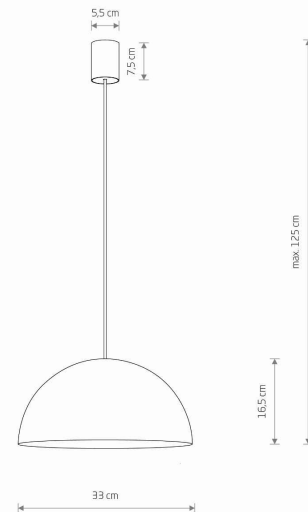

LUMINAIRE MODEL

HEMISPHERE SUPER S
10695

CATALOGUE GROUP
COUNTRY OF ORIGIN

—
MADE IN POLAND

LIGHT SOURCE **GX53**
 LIGHT SOURCES TYPE **Replaceable**
 MAXIMUM WATTAGE **12W only LED**
 LAMP INCLUDES SOURCE OF LIGHT **No**
 NUMBER OF LIGHT SOURCES **1**
 IP **IP20**
Interior use

PACKAGE DIMENSIONS **38cm/35.8cm/20.5cm**
(L/W/H)

NET/GROSS WEIGHT **1.3kg/1.8kg**

ASSEMBLY METHOD **Direct assembly**

LEADING/SUPPLEMENTARY COLOR **White**

MATERIALS **Painted steel, Braided cable**

STYLE **Modern**

ELECTRICAL SECURITY CLASS **I**

POWER SUPPLY **~220-230V/50/60Hz**

DIMENSIONS

5 903139106955