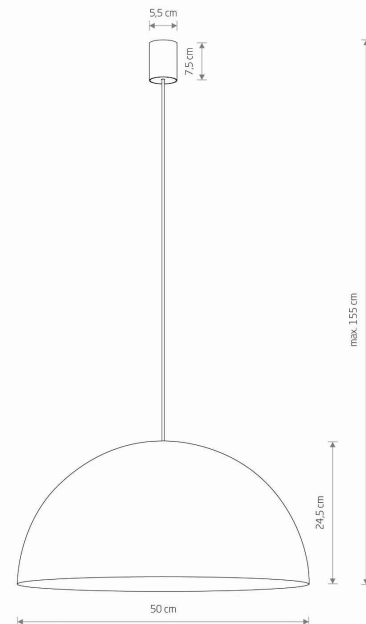

LUMINAIRE MODEL

HEMISPHERE SUPER L
10696

CATALOGUE GROUP
COUNTRY OF ORIGIN

—
MADE IN POLAND

LIGHT SOURCE **GX53**
 LIGHT SOURCES TYPE **Replaceable**
 MAXIMUM WATTAGE **12W only LED**
 LAMP INCLUDES SOURCE OF LIGHT **No**
 NUMBER OF LIGHT SOURCES **4**
 IP **IP20**
Interior use

PACKAGE DIMENSIONS (L/W/H) **50.4cm/50cm/28.7cm**

NET/GROSS WEIGHT **3.65kg/4.58kg**

ASSEMBLY METHOD **Direct assembly**

LEADING/SUPPLEMENTARY COLOR **White**

MATERIALS **Painted steel, Braided cable**

STYLE **Scandinavian**

ELECTRICAL SECURITY CLASS **I**

POWER SUPPLY **~220-230V/50/60Hz**

DIMENSIONS

5 903139106962