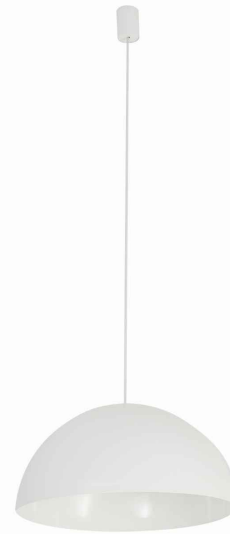

LUMINAIRE MODEL

HEMISPHERE SUPER L
10696

CATALOGUE GROUP
COUNTRY OF ORIGIN

—
MADE IN POLAND

LIGHT SOURCE **GX53**
LIGHT SOURCES TYPE **Replaceable**
MAXIMUM WATTAGE **12W only LED**
LAMP INCLUDES SOURCE OF LIGHT **No**
NUMBER OF LIGHT SOURCES **4**
IP **IP20**
Interior use

PACKAGE DIMENSIONS (L/W/H) **50.4cm/50cm/28.7cm**

NET/GROSS WEIGHT **3.65kg/4.58kg**

ASSEMBLY METHOD **Direct assembly**

LEADING/SUPPLEMENTARY COLOR **White**

MATERIALS **Painted steel, Braided cable**

STYLE **Scandinavian**

ELECTRICAL SECURITY CLASS **I**

POWER SUPPLY **~220-230V/50/60Hz**