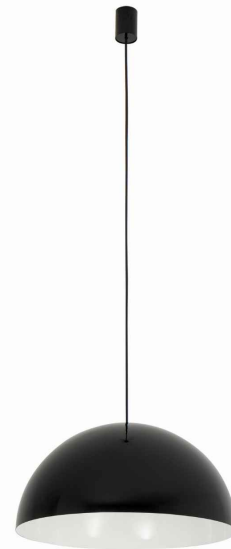

LUMINAIRE MODEL

HEMISPHERE SUPER L
10697

CATALOGUE GROUP
COUNTRY OF ORIGIN

—
MADE IN POLAND

LIGHT SOURCE **GX53**
LIGHT SOURCES TYPE **Replaceable**
MAXIMUM WATTAGE **12W only LED**
LAMP INCLUDES SOURCE OF LIGHT **No**
NUMBER OF LIGHT SOURCES **4**
IP **IP20**
Interior use

PACKAGE DIMENSIONS (L/W/H) **50.4cm/50cm/28.7cm**

NET/GROSS WEIGHT **3.65kg/4.58kg**

ASSEMBLY METHOD **Direct assembly**

LEADING/SUPPLEMENTARY COLOR **Black,White**

MATERIALS **Painted steel,Braided cable**

STYLE **Modern**

ELECTRICAL SECURITY CLASS **I**

POWER SUPPLY **~220-230V/50/60Hz**