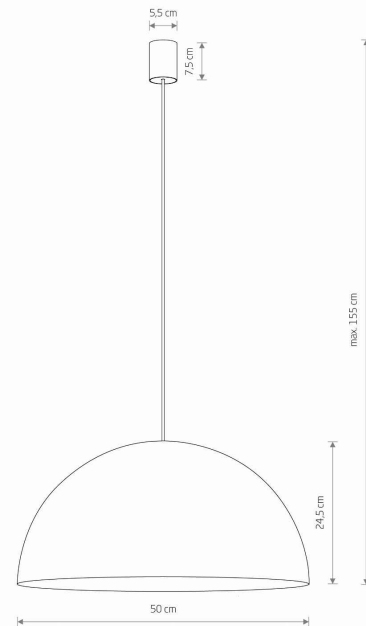

LUMINAIRE MODEL

HEMISPHERE SUPER L
10697

CATALOGUE GROUP
COUNTRY OF ORIGIN

—
MADE IN POLAND

LIGHT SOURCE **GX53**
 LIGHT SOURCES TYPE **Replaceable**
 MAXIMUM WATTAGE **12W only LED**
 LAMP INCLUDES SOURCE OF LIGHT **No**
 NUMBER OF LIGHT SOURCES **4**
 IP **IP20**
Interior use

PACKAGE DIMENSIONS (L/W/H) **50.4cm/50cm/28.7cm**

NET/GROSS WEIGHT **3.65kg/4.58kg**

ASSEMBLY METHOD **Direct assembly**

LEADING/SUPPLEMENTARY COLOR **Black,White**

MATERIALS **Painted steel,Braided cable**

STYLE **Modern**

ELECTRICAL SECURITY CLASS **I**

POWER SUPPLY **~220-230V/50/60Hz**

DIMENSIONS

5 903139106979

Nowodvorski
LIGHTING

CATALOGUE CARD