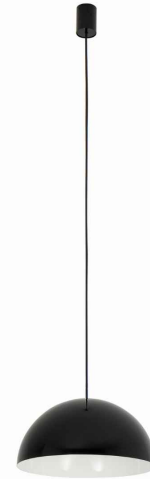

LUMINAIRE MODEL

HEMISPHERE SUPER S
10698

CATALOGUE GROUP
COUNTRY OF ORIGIN

—
MADE IN POLAND

LIGHT SOURCE **GX53**
 LIGHT SOURCES TYPE **Replaceable**
 MAXIMUM WATTAGE **12W only LED**
 LAMP INCLUDES SOURCE OF LIGHT **No**
 NUMBER OF LIGHT SOURCES **1**
 IP **IP20**
Interior use

PACKAGE DIMENSIONS (L/W/H) **38cm/35.8cm/20.5cm**
 NET/GROSS WEIGHT **1.3kg/1.8kg**
 ASSEMBLY METHOD **Direct assembly**
 LEADING/SUPPLEMENTARY COLOR **Black,White**
 MATERIALS **Painted steel,Braided cable**
 STYLE **Modern**
 ELECTRICAL SECURITY CLASS **I**
 POWER SUPPLY **50/60V/~220-230Hz**