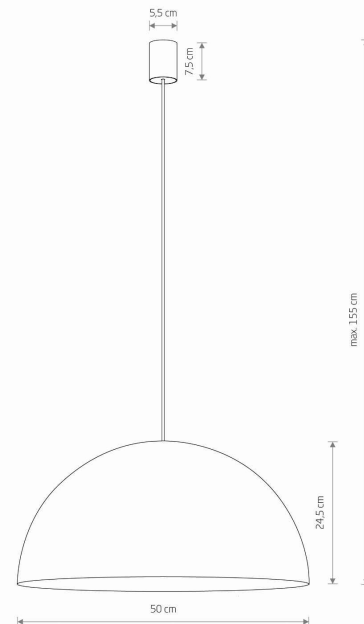

LUMINAIRE MODEL

HEMISPHERE SUPER L
10693

CATALOGUE GROUP
COUNTRY OF ORIGIN

—
MADE IN POLAND

LIGHT SOURCE **GX53**
 LIGHT SOURCES TYPE **Replaceable**
 MAXIMUM WATTAGE **12W only LED**
 LAMP INCLUDES SOURCE OF LIGHT **No**
 NUMBER OF LIGHT SOURCES **4**
 IP **IP20**
Interior use

PACKAGE DIMENSIONS (L/W/H) **50.4cm/50cm/28.7cm**

NET/GROSS WEIGHT **3.65kg/4.58kg**

ASSEMBLY METHOD **Direct assembly**

LEADING/SUPPLEMENTARY COLOR **Black, Satine Gold**

MATERIALS **Painted steel, Braided cable**

STYLE **Modern**

ELECTRICAL SECURITY CLASS **I**

POWER SUPPLY **~220-230V/50/60Hz**

DIMENSIONS

5 903139106931