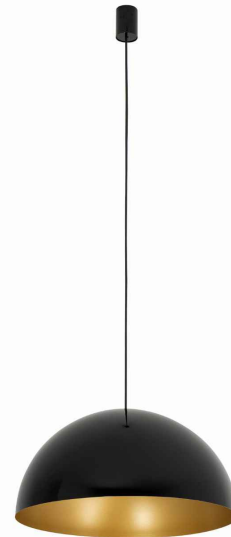

LUMINAIRE MODEL

HEMISPHERE SUPER L
10693

CATALOGUE GROUP
COUNTRY OF ORIGIN

—
MADE IN POLAND

LIGHT SOURCE **GX53**
 LIGHT SOURCES TYPE **Replaceable**
 MAXIMUM WATTAGE **12W only LED**
 LAMP INCLUDES SOURCE OF LIGHT **No**
 NUMBER OF LIGHT SOURCES **4**
 IP **IP20**
Interior use

PACKAGE DIMENSIONS (L/W/H) **50.4cm/50cm/28.7cm**

NET/GROSS WEIGHT **3.65kg/4.58kg**

ASSEMBLY METHOD **Direct assembly**

LEADING/SUPPLEMENTARY COLOR **Black, Satine Gold**

MATERIALS **Painted steel, Braided cable**

STYLE **Modern**

ELECTRICAL SECURITY CLASS **I**

POWER SUPPLY **~220-230V/50/60Hz**

DIMENSIONS

5 903139106931