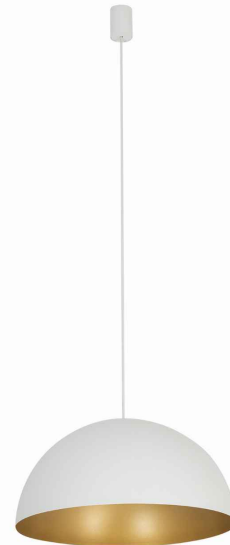

LUMINAIRE MODEL

HEMISPHERE SUPER L
10700

CATALOGUE GROUP
COUNTRY OF ORIGIN

—
MADE IN POLAND

LIGHT SOURCE **GX53**
LIGHT SOURCES TYPE **Replaceable**
MAXIMUM WATTAGE **12W only LED**
LAMP INCLUDES SOURCE OF LIGHT **No**
NUMBER OF LIGHT SOURCES **4**
IP **IP20**
Interior use

PACKAGE DIMENSIONS (L/W/H) **50.4cm/50cm/28.7cm**

NET/GROSS WEIGHT **3.65kg/4.58kg**

ASSEMBLY METHOD **Direct assembly**

LEADING/SUPPLEMENTARY COLOR **White, Satine Gold**

MATERIALS **Painted steel, Braided cable**

STYLE **Modern**

ELECTRICAL SECURITY CLASS **I**

POWER SUPPLY **~220-230V/50/60Hz**