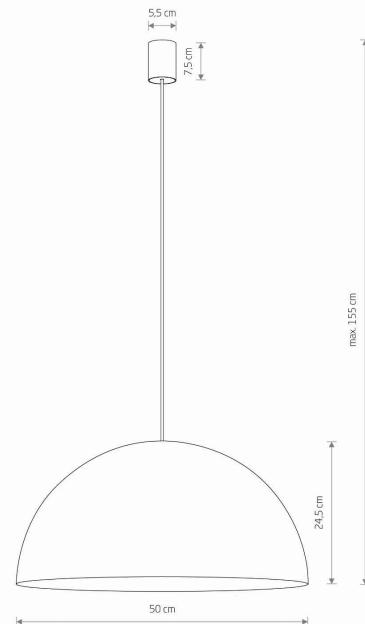

LUMINAIRE MODEL

HEMISPHERE SUPER L
10700

CATALOGUE GROUP
COUNTRY OF ORIGIN

—
MADE IN POLAND

LIGHT SOURCE **GX53**
 LIGHT SOURCES TYPE **Replaceable**
 MAXIMUM WATTAGE **12W only LED**
 LAMP INCLUDES SOURCE OF LIGHT **No**
 NUMBER OF LIGHT SOURCES **4**
 IP **IP20**
Interior use

PACKAGE DIMENSIONS (L/W/H) **50.4cm/50cm/28.7cm**

NET/GROSS WEIGHT **3.65kg/4.58kg**

ASSEMBLY METHOD **Direct assembly**

LEADING/SUPPLEMENTARY COLOR **White, Satine Gold**

MATERIALS **Painted steel, Braided cable**

STYLE **Modern**

ELECTRICAL SECURITY CLASS **I**

POWER SUPPLY **~220-230V/50/60Hz**

DIMENSIONS

5 903139107006

Nowodvorski
LIGHTING

CATALOGUE CARD