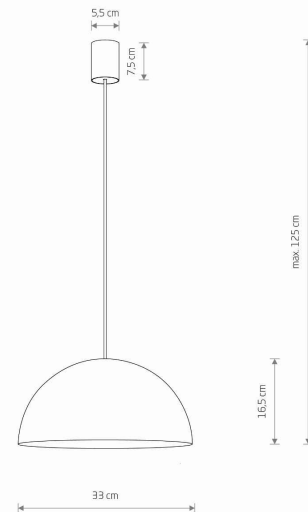

LUMINAIRE MODEL

**HEMISPHERE SUPER S**  
**10701**

CATALOGUE GROUP  
COUNTRY OF ORIGIN

—  
**MADE IN POLAND**

LIGHT SOURCE **GX53**  
 LIGHT SOURCES TYPE **Replaceable**  
 MAXIMUM WATTAGE **12W only LED**  
 LAMP INCLUDES SOURCE OF LIGHT **No**  
 NUMBER OF LIGHT SOURCES **1**  
 IP **IP20**  
**Interior use**

PACKAGE DIMENSIONS **38cm/25.8cm/20.5cm**  
(L/W/H)

NET/GROSS WEIGHT **1.3kg/1.8kg**

ASSEMBLY METHOD **Direct assembly**

LEADING/SUPPLEMENTARY COLOR **White, Satine Gold**

MATERIALS **Painted steel, Braided cable**

STYLE **Modern**

ELECTRICAL SECURITY CLASS **I**

POWER SUPPLY **~220-230V/50/60Hz**

DIMENSIONS

5 903139107013