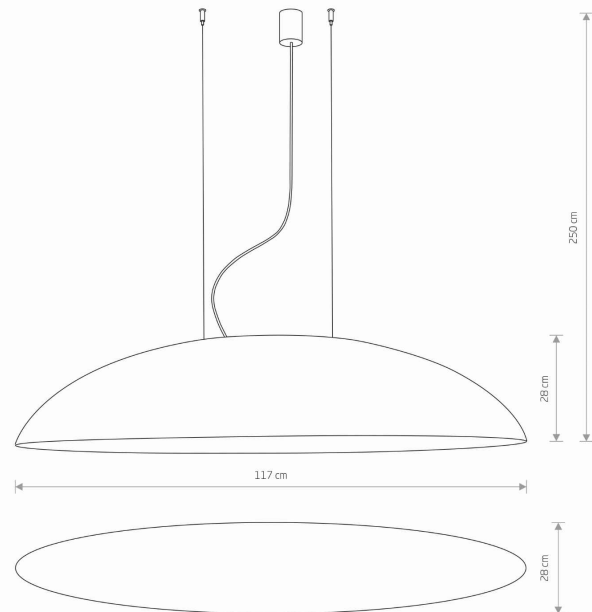

LUMINAIRE MODEL

CANOE
10322

CATALOGUE GROUP
COUNTRY OF ORIGIN

—
MADE IN POLAND

LIGHT SOURCE **E27**
 LIGHT SOURCES TYPE **Replaceable**
 MAXIMUM WATTAGE **25W only LED**
 LAMP INCLUDES SOURCE OF LIGHT **No**
 NUMBER OF LIGHT SOURCES **5**
 IP **IP20**
Interior use

PACKAGE DIMENSIONS (L/W/H) **119.5cm/30cm/27.5cm**

NET/GROSS WEIGHT **4.4kg/5.9kg**

ASSEMBLY METHOD **Direct assembly + line**

LEADING/SUPPLEMENTARY COLOR **Black, Satine Copper**

MATERIALS **Composite, Painted steel, Steel**

STYLE **Modern**

ELECTRICAL SECURITY CLASS **I**

POWER SUPPLY **220-230V/50/60Hz**

DIMENSIONS

5 903139103220