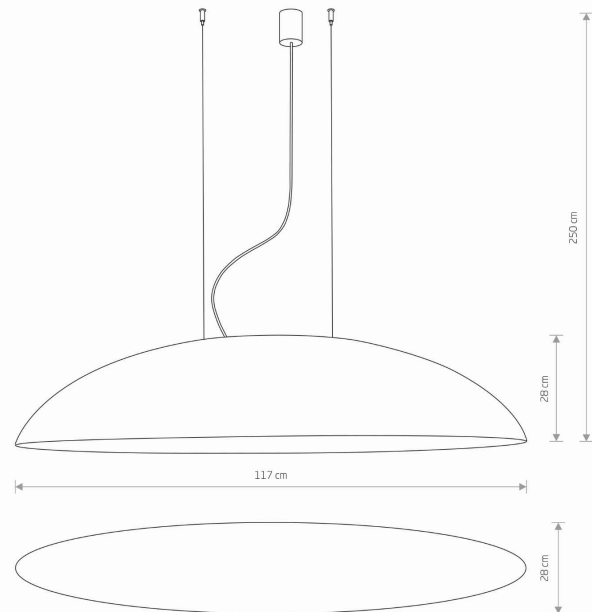

LUMINAIRE MODEL

**CANOE**  
**7926**

CATALOGUE GROUP  
COUNTRY OF ORIGIN

—  
**MADE IN POLAND**

LIGHT SOURCE **E27**  
 LIGHT SOURCES TYPE **Replaceable**  
 MAXIMUM WATTAGE **25W only LED**  
 LAMP INCLUDES SOURCE OF LIGHT **No**  
 NUMBER OF LIGHT SOURCES **5**  
 IP **IP20**  
**Interior use**

PACKAGE DIMENSIONS (L/W/H) **119.5cm/30cm/27.5cm**  
 NET/GROSS WEIGHT **4.4kg/5.9kg**  
 ASSEMBLY METHOD **Direct assembly + line**  
 LEADING/SUPPLEMENTARY COLOR **Black,Gold**  
 MATERIALS **Composite,Painted steel,Steel**  
 ELECTRICAL SECURITY CLASS **I**  
 POWER SUPPLY **220-230V/50/60Hz**

**DIMENSIONS**

5 903139792691