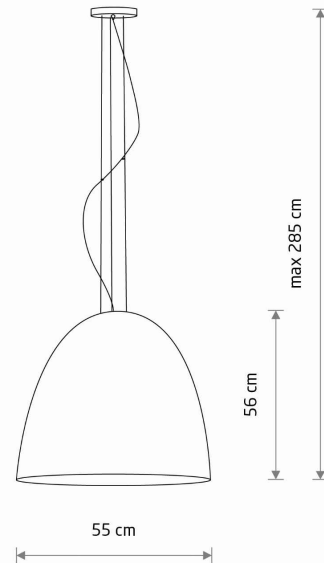

LUMINAIRE MODEL

EGG L
10324

CATALOGUE GROUP
COUNTRY OF ORIGIN

—
MADE IN POLAND

LIGHT SOURCE **E27**
 LIGHT SOURCES TYPE **Replaceable**
 MAXIMUM WATTAGE **25W only LED**
 LAMP INCLUDES SOURCE OF LIGHT **No**
 NUMBER OF LIGHT SOURCES **5**
 IP **IP20**
Interior use

PACKAGE DIMENSIONS (L/W/H) **57cm/56.5cm/56cm**

NET/GROSS WEIGHT **4.66kg/6.22kg**

ASSEMBLY METHOD **Bridge**

LEADING/SUPPLEMENTARY COLOR **White, Satine
Copper**

MATERIALS **Composite, Painted steel, Steel**

STYLE **Modern**

ELECTRICAL SECURITY CLASS **I**

POWER SUPPLY **~220-230V/50/60Hz**

DIMENSIONS

5 903139103244