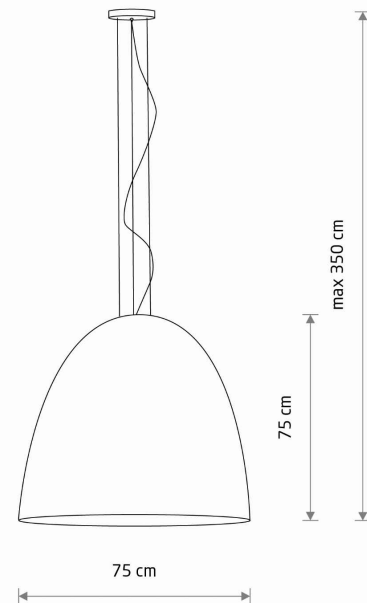

LUMINAIRE MODEL

EGG XL
10325

CATALOGUE GROUP
COUNTRY OF ORIGIN

—
MADE IN POLAND

LIGHT SOURCE **E27**
 LIGHT SOURCES TYPE **Replaceable**
 MAXIMUM WATTAGE **25W only LED**
 LAMP INCLUDES SOURCE OF LIGHT **No**
 NUMBER OF LIGHT SOURCES **7**
 IP **IP20**

PACKAGE DIMENSIONS **80cm/80cm/74.8cm**
(L/W/H)

NET/GROSS WEIGHT **8.13kg/10.51kg**

ASSEMBLY METHOD **Bridge**

LEADING/SUPPLEMENTARY COLOR **White, Satine**
Copper

MATERIALS **Composite, Painted steel, Steel**

STYLE **Modern**

ELECTRICAL SECURITY CLASS **I**

POWER SUPPLY **~220-230V/50/60Hz**

DIMENSIONS

5 903139103251