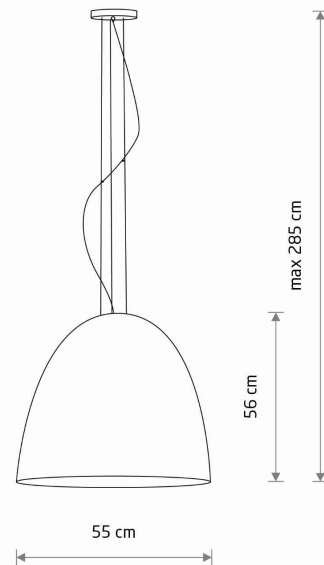

LUMINAIRE MODEL

EGG L
10320

CATALOGUE GROUP
COUNTRY OF ORIGIN

—
MADE IN POLAND

LIGHT SOURCE **E27**
 LIGHT SOURCES TYPE **Replaceable**
 MAXIMUM WATTAGE **25W only LED**
 LAMP INCLUDES SOURCE OF LIGHT **No**
 NUMBER OF LIGHT SOURCES **5**
 IP **IP20**
Interior use

PACKAGE DIMENSIONS (L/W/H) **57cm/56.5cm/56cm**

NET/GROSS WEIGHT **4.66kg/6.22kg**

ASSEMBLY METHOD **Bridge**

LEADING/SUPPLEMENTARY COLOR **Black, Satine Copper**

MATERIALS **Composite, Painted steel, Steel**

STYLE **Modern**

ELECTRICAL SECURITY CLASS **I**

POWER SUPPLY **~220-230V/50/60Hz**

DIMENSIONS

5 903139103206