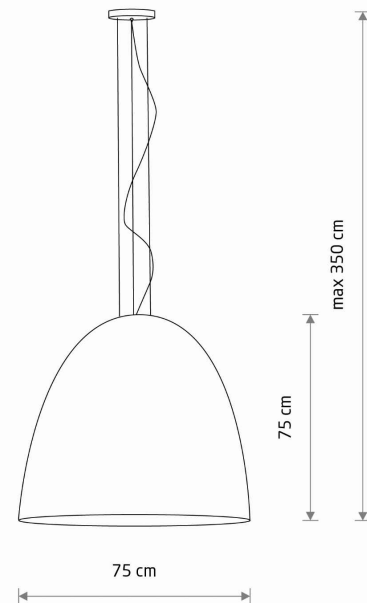

LUMINAIRE MODEL

**EGG XL**  
**10321**

CATALOGUE GROUP  
COUNTRY OF ORIGIN

—  
**MADE IN POLAND**

LIGHT SOURCE **E27**  
 LIGHT SOURCES TYPE **Replaceable**  
 MAXIMUM WATTAGE **25W only LED**  
 LAMP INCLUDES SOURCE OF LIGHT **No**  
 NUMBER OF LIGHT SOURCES **7**  
 IP **IP20**  
**Interior use**

PACKAGE DIMENSIONS **80cm/80cm/74.8cm**  
(L/W/H)

NET/GROSS WEIGHT **8.13kg/10.51kg**

ASSEMBLY METHOD **Bridge**

LEADING/SUPPLEMENTARY COLOR **Black, Satine  
Copper**

MATERIALS **Composite, Painted steel, Steel**

STYLE **Modern**

ELECTRICAL SECURITY CLASS **I**

POWER SUPPLY **~220-230V/50/60Hz**

DIMENSIONS

5 903139103213